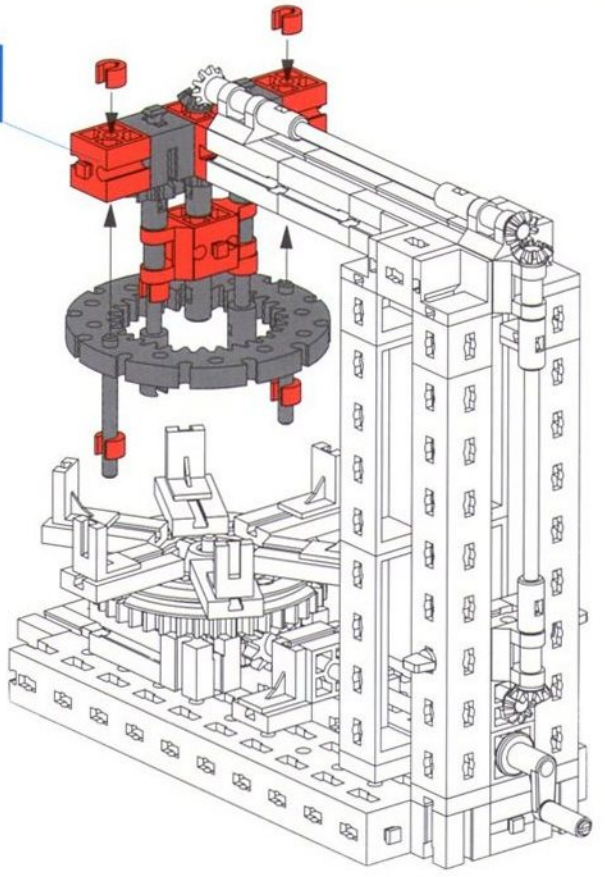

10

11

1x

4x

40

2x

40

12

6x

2x