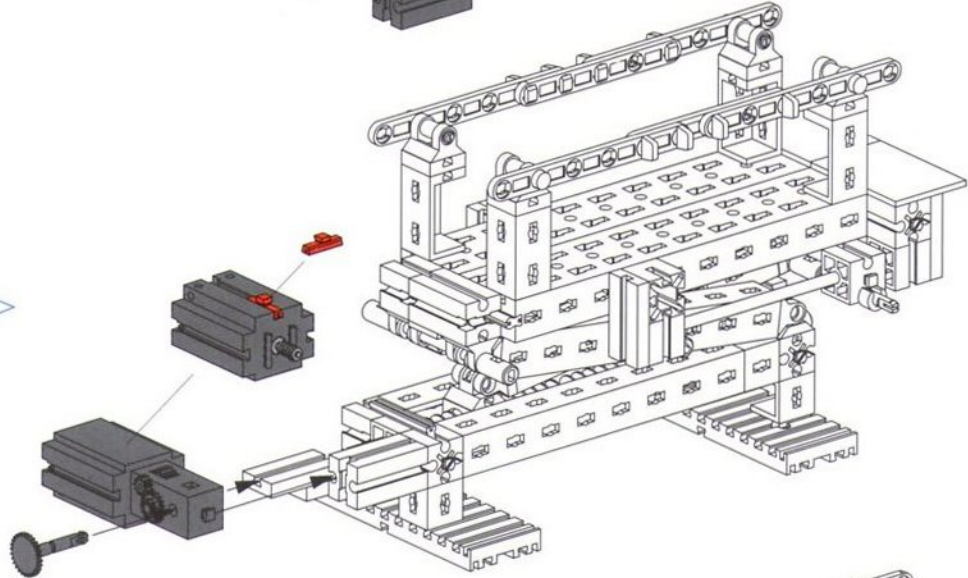

2

- 1x [Grey motor component]
- 1x [Grey screw]
- 1x [Grey motor component]
- 1x [Red Technic brick]