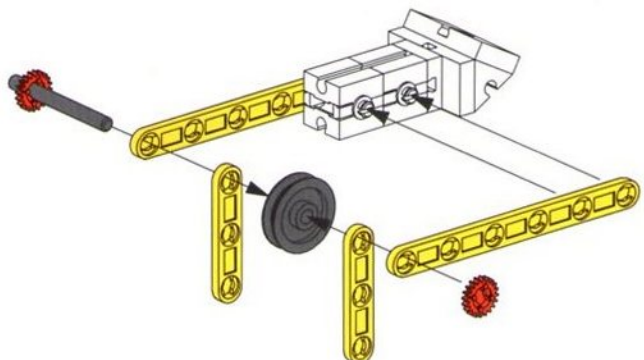

8

- 2x Yellow Technic Beam 11-hole
- 4x Yellow Technic Beam 5-hole
- 2x Red Technic Beam 1-hole
- 8x Red Technic Pin
- 2x Yellow Technic Pin 63.6
- 3x Yellow Technic Pin 15

9

- 2x Grey Technic Connector
- 2x Red Technic Triangle 60°
- 2x Red Technic Beam 2-hole
- 4x Red Technic Pin
- 1x Red Technic Beam 1-hole

10

- 1x Black Technic Wheel
- 1x Grey Technic Pin 40
- 2x Red Technic Gear
- 2x Yellow Technic Pin 30
- 2x Yellow Technic Pin 75

40