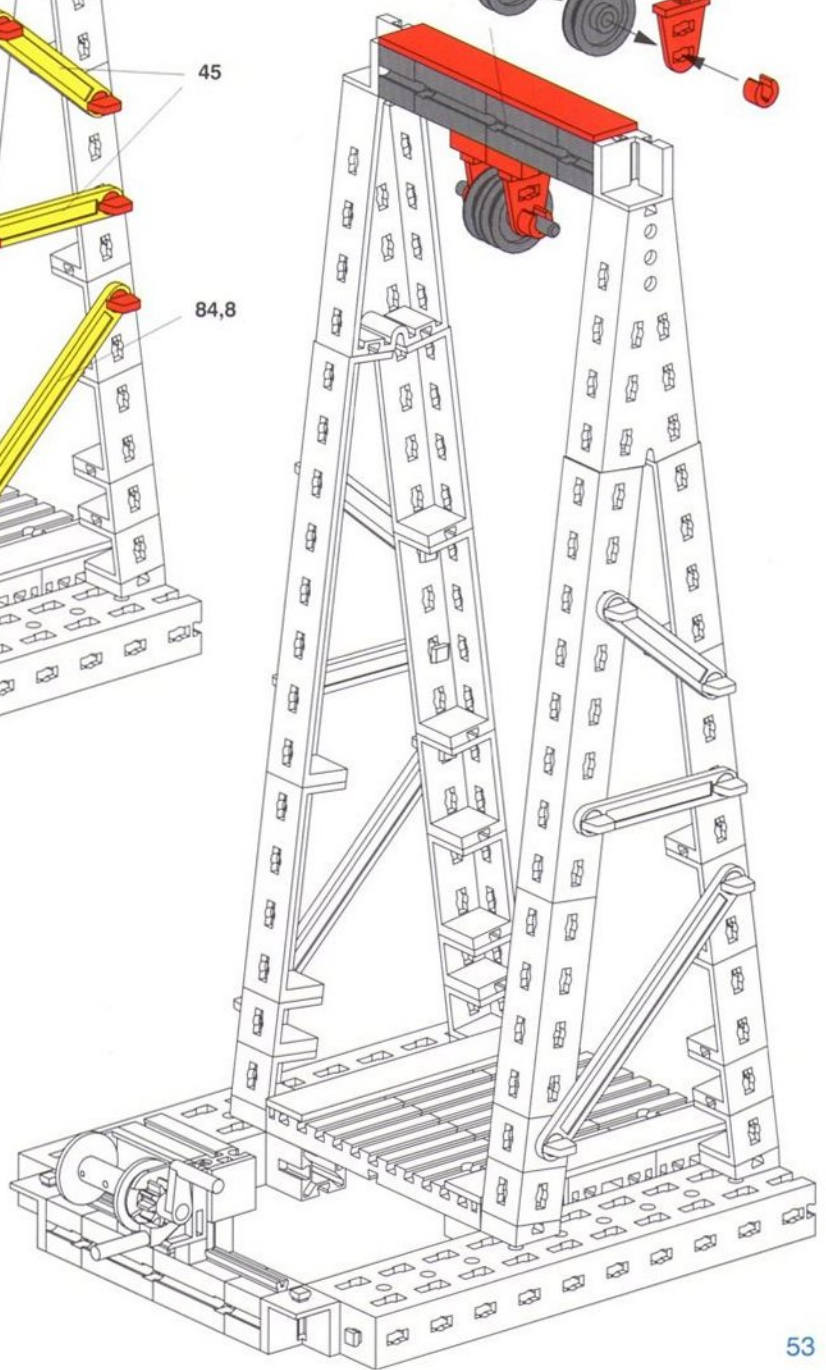

Flaschenzug
Block and Tackle Hoist
Palan

Takel
Polipasto
Paranco

- 6**
- 84,8 2x
 - 45 4x
 - Red L-shaped connector 2x
 - Red pin 12x

45

84,8

45

84,8

- 7**
- Grey axle 2x
 - Grey axle 1x
 - Grey axle 1x
 - Grey wheel 2x
 - Red L-shaped connector 2x
 - Grey axle 40 1x
 - Red beam 1x
 - Red L-shaped connector 2x
 - Red pin 2x