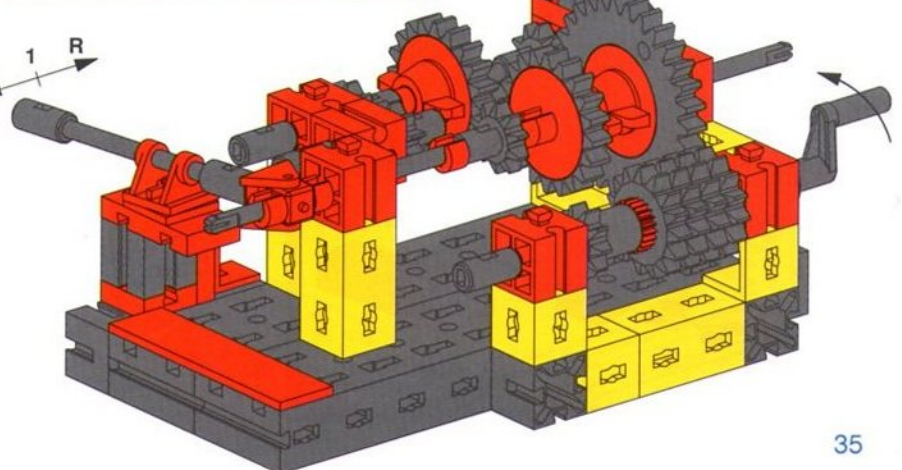

Draufsicht / Ground plan / Vue de dessus /
Bovenaanzicht / Vista frontal / Vista dall'alto

Garagentor
Garage Door
Porte de garage

Garagepoort
Puerta del garaje
Portone garage

6

- 1x 40 (grey axle)
- 1x 10 (red Technic beam)
- 2x 2 (red Technic pins)
- 2x 1 (red Technic pins)