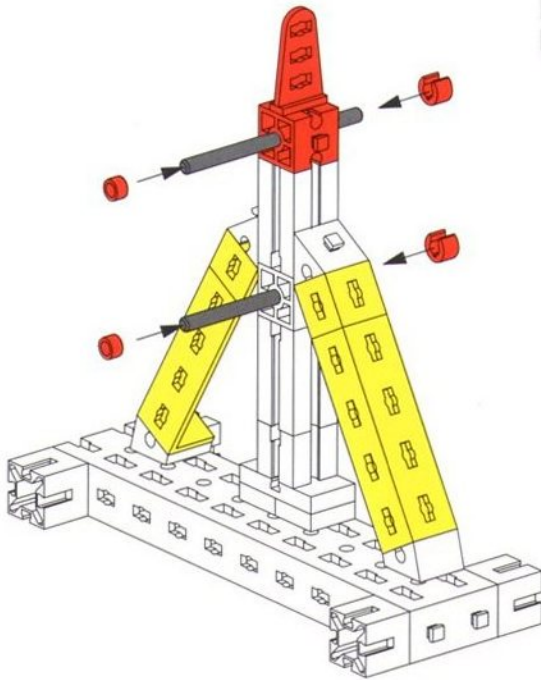

Balans met Schuifgewicht
Balanza con peso corredizo
Stadera

Balkenwaage
Balance Beam Scale
Balance romaine

Balans met hefboom
Bilancia de barras
Bilancia a due piatti

5

- 4x [Grey Technic Beam 1x5]
- 2x [Red Technic Pin]
- 2x [Red Technic L-Bracket]
- 4x [Red Technic Plate 1x4]
- 4x [Red Technic Pin]
- 2x [Red Technic L-Bracket]