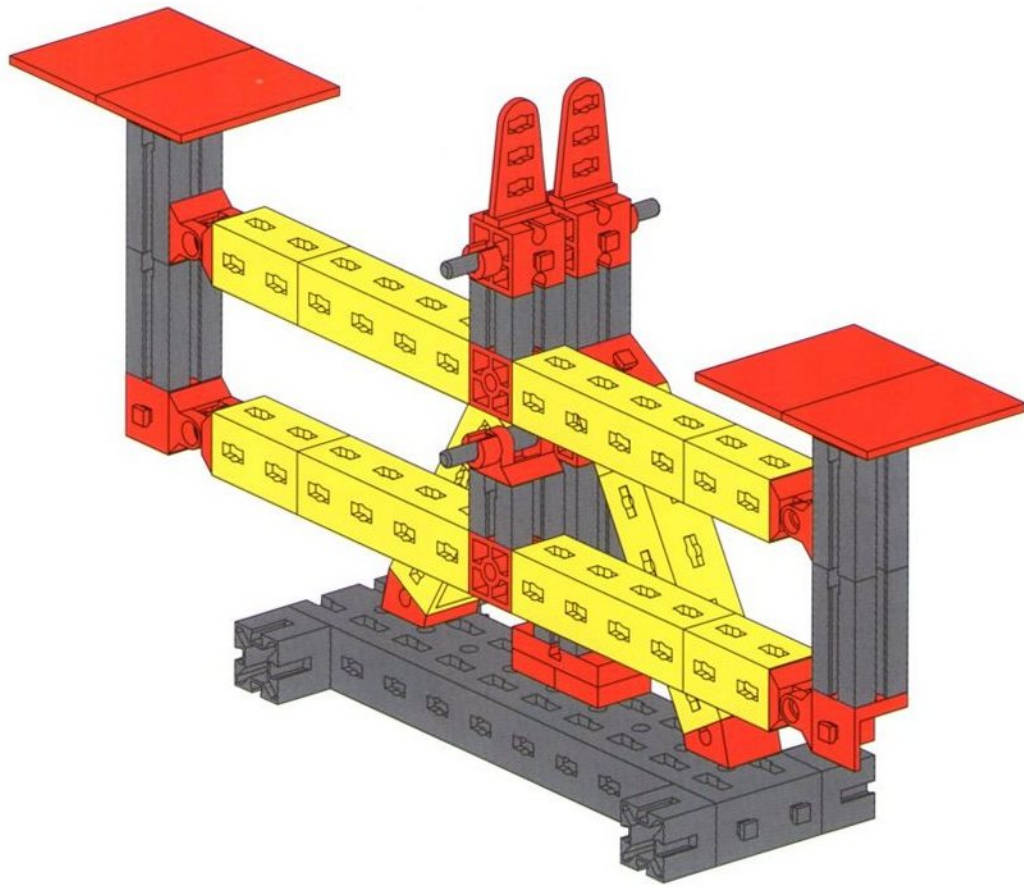

Balans met Schuifgewicht
Balanza con peso corredizo
Stadera

Balkenwaage
Balance Beam Scale
Balance romaine

Balans met hefboom
Bilancia de barras
Bilancia a due piatti

5

- 4x [Grey Technic Beam 1x5]
- 2x [Red Technic Pin]
- 2x [Red Technic L-Bracket]
- 4x [Red Technic Plate 1x4]
- 4x [Red Technic Pin]
- 2x [Red Technic L-Bracket]