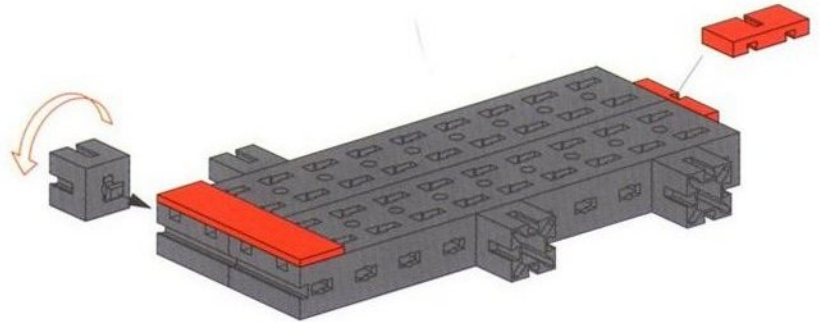

Schaltgetriebe
Transmission
Changement de vitesse

Schakelmechanisme
Cambio de marchas
Meccanismo di cambio