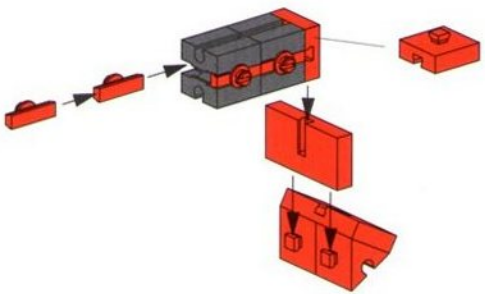

8

- 2x Yellow Technic Beam 11-hole
- 4x Yellow Technic Beam 5-hole
- 2x Red Technic Beam 1-hole
- 8x Red Technic Pin
- 2x Yellow Technic Pin 63.6
- 3x Yellow Technic Pin 15

9

- 2x Grey Technic Connector
- 2x Red Technic Triangle 60°
- 2x Red Technic Beam 2-hole
- 4x Red Technic Pin
- 1x Red Technic Beam 1-hole

10

- 1x Black Technic Wheel
- 1x Grey Technic Pin 40
- 2x Red Technic Gear
- 2x Yellow Technic Pin 30
- 2x Yellow Technic Pin 75

40