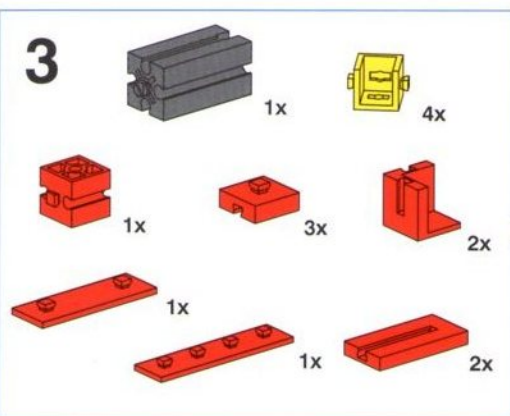

Ölpumpe
Oil Drill
Pompe à huile

Oliepomp
Bomba de aceite
Pompa dell'olio