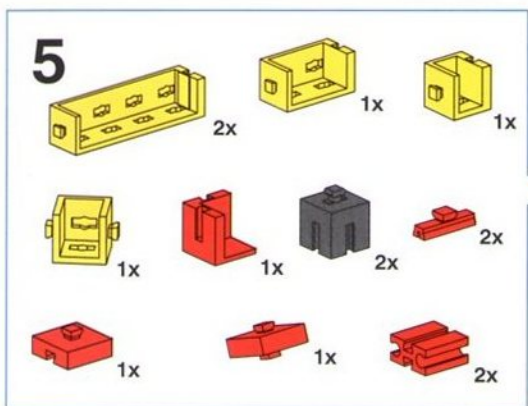

Draufsicht / Ground plan / Vue de dessus /
Bovenaanzicht / Vista frontal / Vista dall'alto

Garagentor
Garage Door
Porte de garage

Garagepoort
Puerta del garaje
Portone garage

6

- 1x 40 (grey axle)
- 1x 10 (red Technic beam)
- 2x 2 (red Technic pins)
- 2x 1 (red Technic pins)