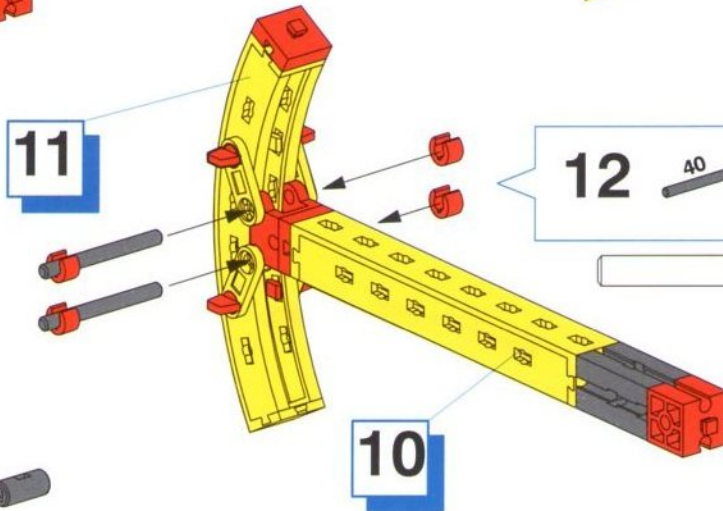

11

12

- 2x [Grey Axle 40]
- 4x [Red Technic Pin]

40

12

10