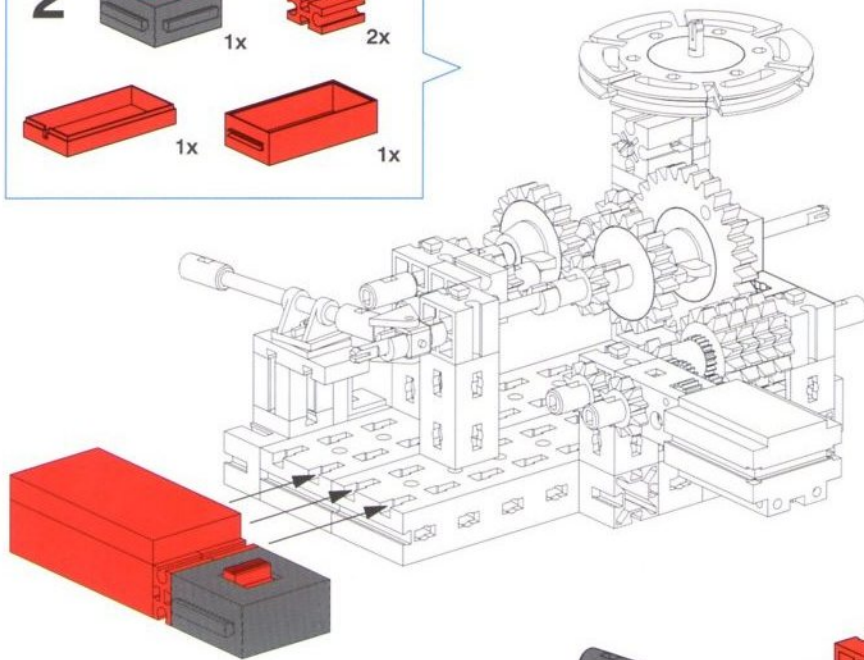

Draufsicht / Ground plan / Vue de dessus /
Bovenaanzicht / Vista frontal / Vista dall'alto

Garagentor
Garage Door
Porte de garage

Garagepoort
Puerta del garaje
Portone garage

6

- 1x 40 (grey axle)
- 1x 10 (red Technic beam)
- 2x 2 (red Technic pins)
- 2x 1 (red Technic pins)