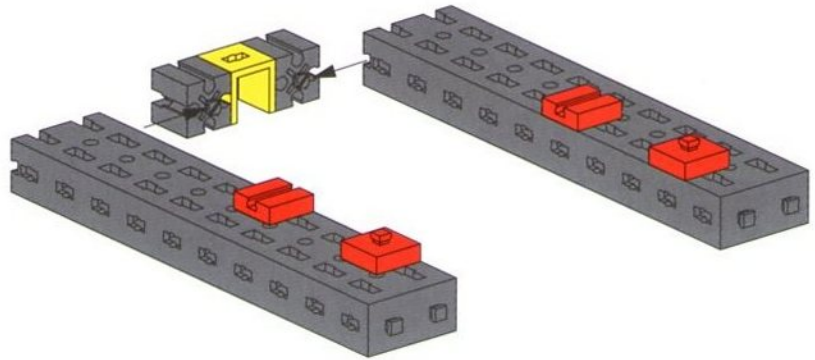

Küchenmaschine
Food Processor
Robot ménager

Keukenmachine
Aparato de cocina
Robot frullatore e impastatore