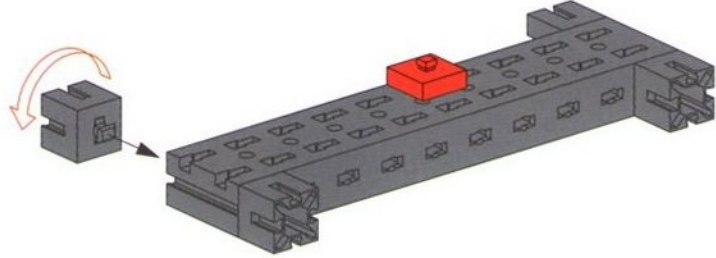

Balans met Schuifgewicht
Balanza con peso corredizo
Stadera

Balkenwaage
Balance Beam Scale
Balance romaine

Balans met hefboom
Bilancia de barras
Bilancia a due piatti

5

- 4x [Grey Technic Beam 1x5]
- 2x [Red Technic Pin]
- 2x [Red Technic L-Bracket]
- 4x [Red Technic Plate 1x4]
- 4x [Red Technic Pin]
- 2x [Red Technic L-Bracket]