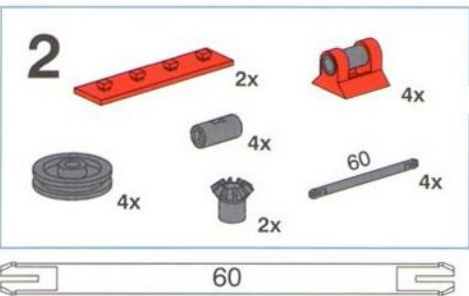

Baukran
Construction Crane
Grue de chantier

Bouwkraan
Grúa de obra
Gru