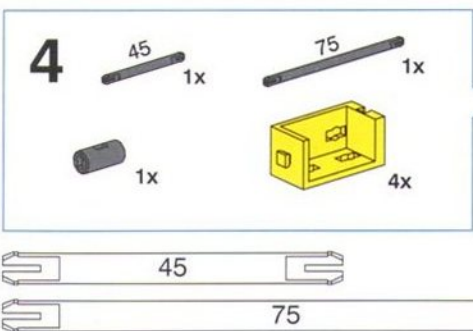

2x

Karussell
Flying Swings Ride
Carrousel

Carrousel
Carrusel
Giostra

5

- Yellow 1x6 Technic beam: 2x
- Red 1x2 Technic brick: 1x
- Red 1x2 Technic L-shaped brick: 2x
- Red 1x2 Technic pin: 4x
- Yellow 1x3 Technic axle with 30 holes: 2x