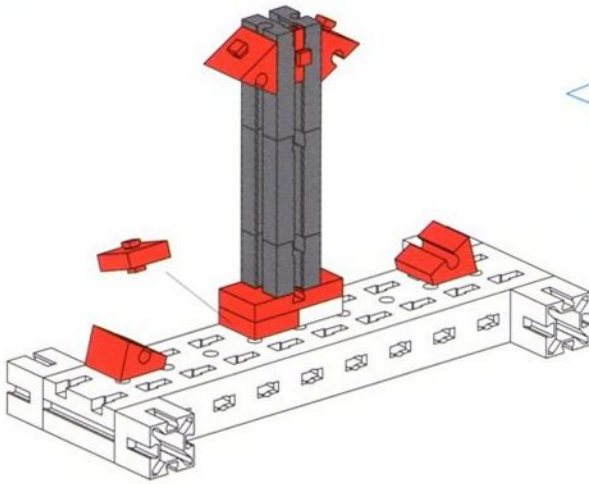

Balans met Schuifgewicht
Balanza con peso corredizo
Stadera

Balkenwaage
Balance Beam Scale
Balance romaine

Balans met hefboom
Bilancia de barras
Bilancia a due piatti

5

- 4x [Grey Technic Beam 1x5]
- 2x [Red Technic Pin]
- 2x [Red Technic L-Bracket]
- 4x [Red Technic Plate 1x4]
- 4x [Red Technic Pin]
- 2x [Red Technic L-Bracket]