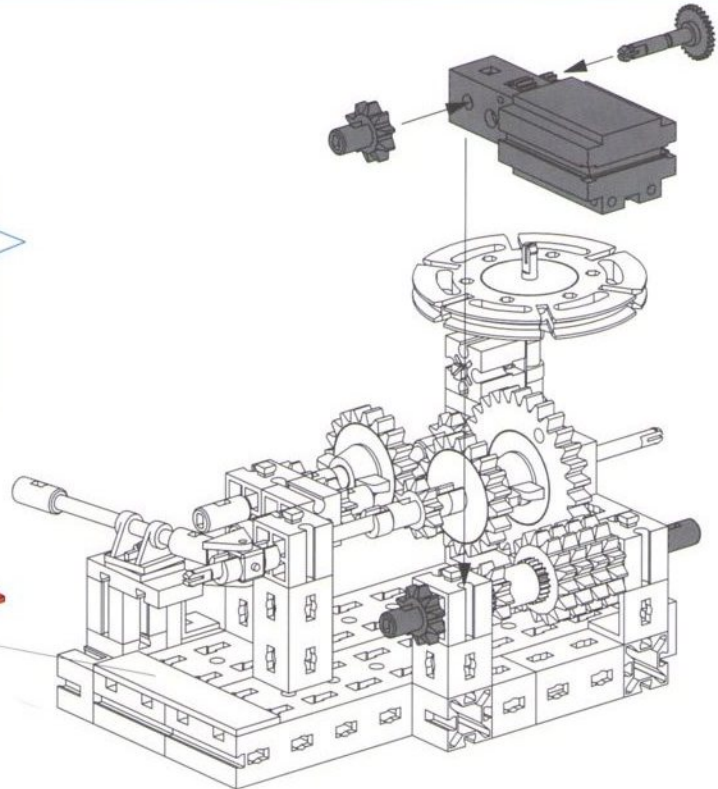

Draufsicht / Ground plan / Vue de dessus /
Bovenaanzicht / Vista frontal / Vista dall'alto

Garagentor
Garage Door
Porte de garage

Garagepoort
Puerta del garaje
Portone garage

6

- 1x 40 (grey axle)
- 1x 10 (red Technic beam)
- 2x 2 (red Technic pins)
- 2x 1 (red Technic pins)