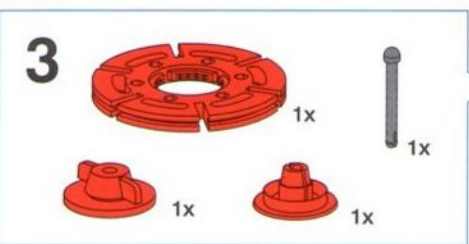

Baukran
Construction Crane
Grue de chantier

Bouwkraan
Grúa de obra
Gru