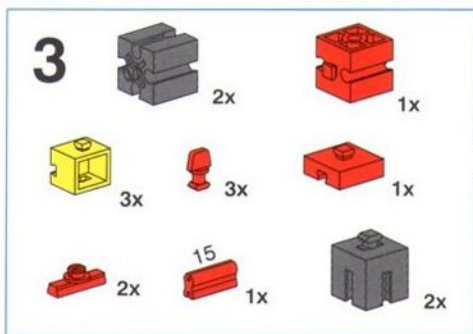

Draufsicht / Ground plan / Vue de dessus /
Bovenaanzicht / Vista frontal / Vista dall'alto

Garagentor
Garage Door
Porte de garage

Garagepoort
Puerta del garaje
Portone garage

6

- 1x 40 (grey axle)
- 1x 10 (red Technic beam)
- 2x 2 (red Technic pins)
- 2x 1 (red Technic pins)