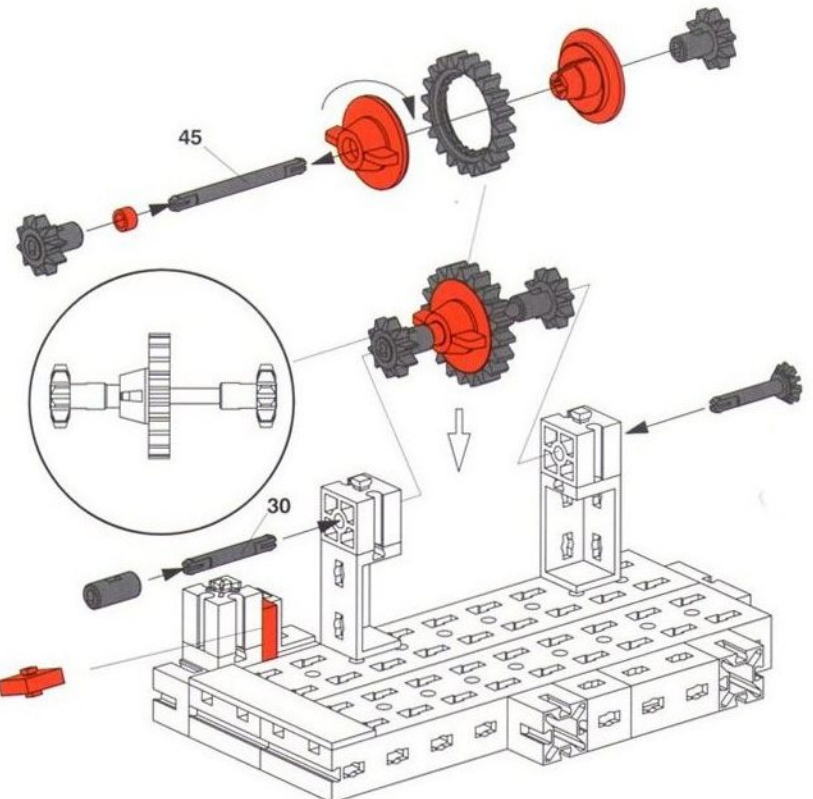

Schaltgetriebe
Transmission
Changement de vitesse

Schakelmechanisme
Cambio de marchas
Meccanismo di cambio