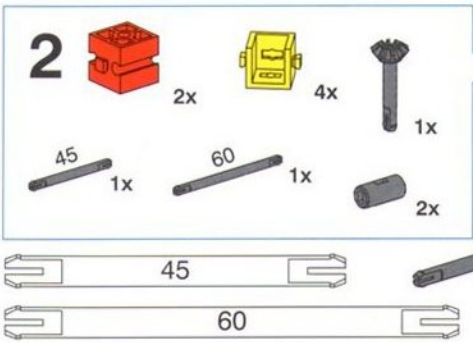

2x

Karussell
Flying Swings Ride
Carrousel

Carrousel
Carrusel
Giostra

5

- Yellow 1x6 Technic beam: 2x
- Red 1x2 Technic brick: 1x
- Red 1x2 Technic L-shaped brick: 2x
- Red 1x2 Technic pin: 4x
- Yellow 1x3 Technic axle with 30 holes: 2x