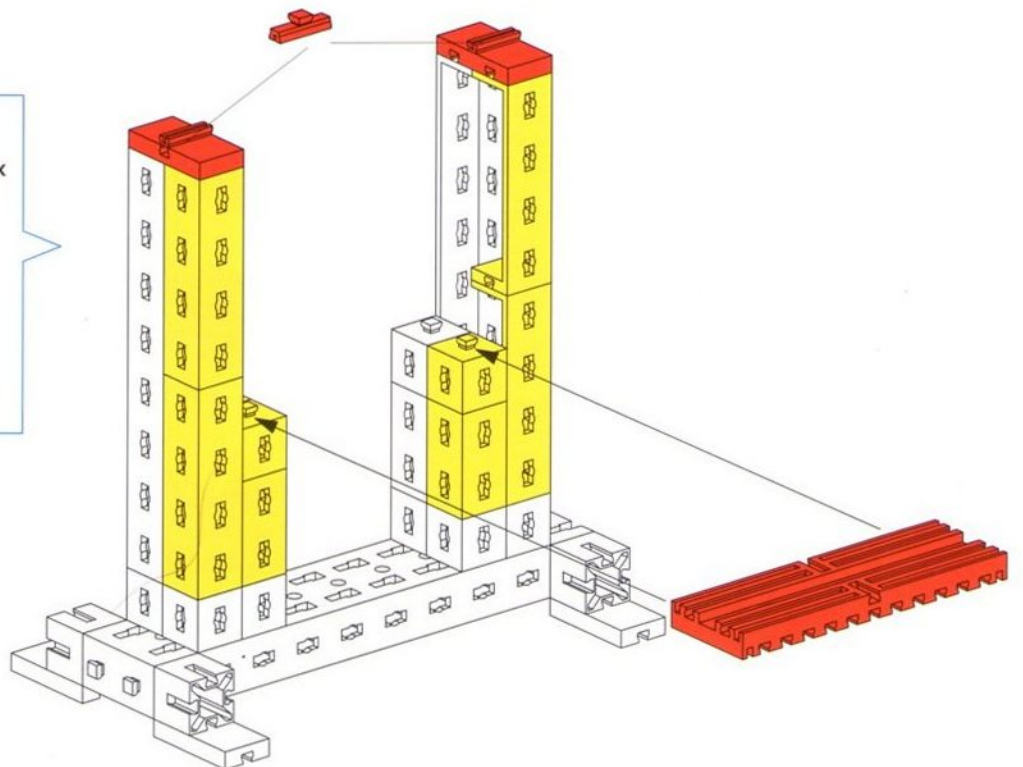

Spindelpresse
Screw Press
Presse à vis

Schroefpers
Prensa de husillo
Pressa a vite