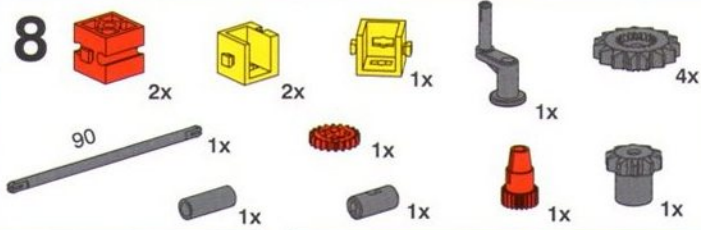

7

8

- Markierung beachten !
- Observe marking !
- Attention au marquage !
- Let op markinging !
- Tener en cuenta la marcación !
- Osservare la marcatura !

Draufsicht / Ground plan / Vue de dessus /
Bovenaanzicht / Vista frontal / Vista dall'alto