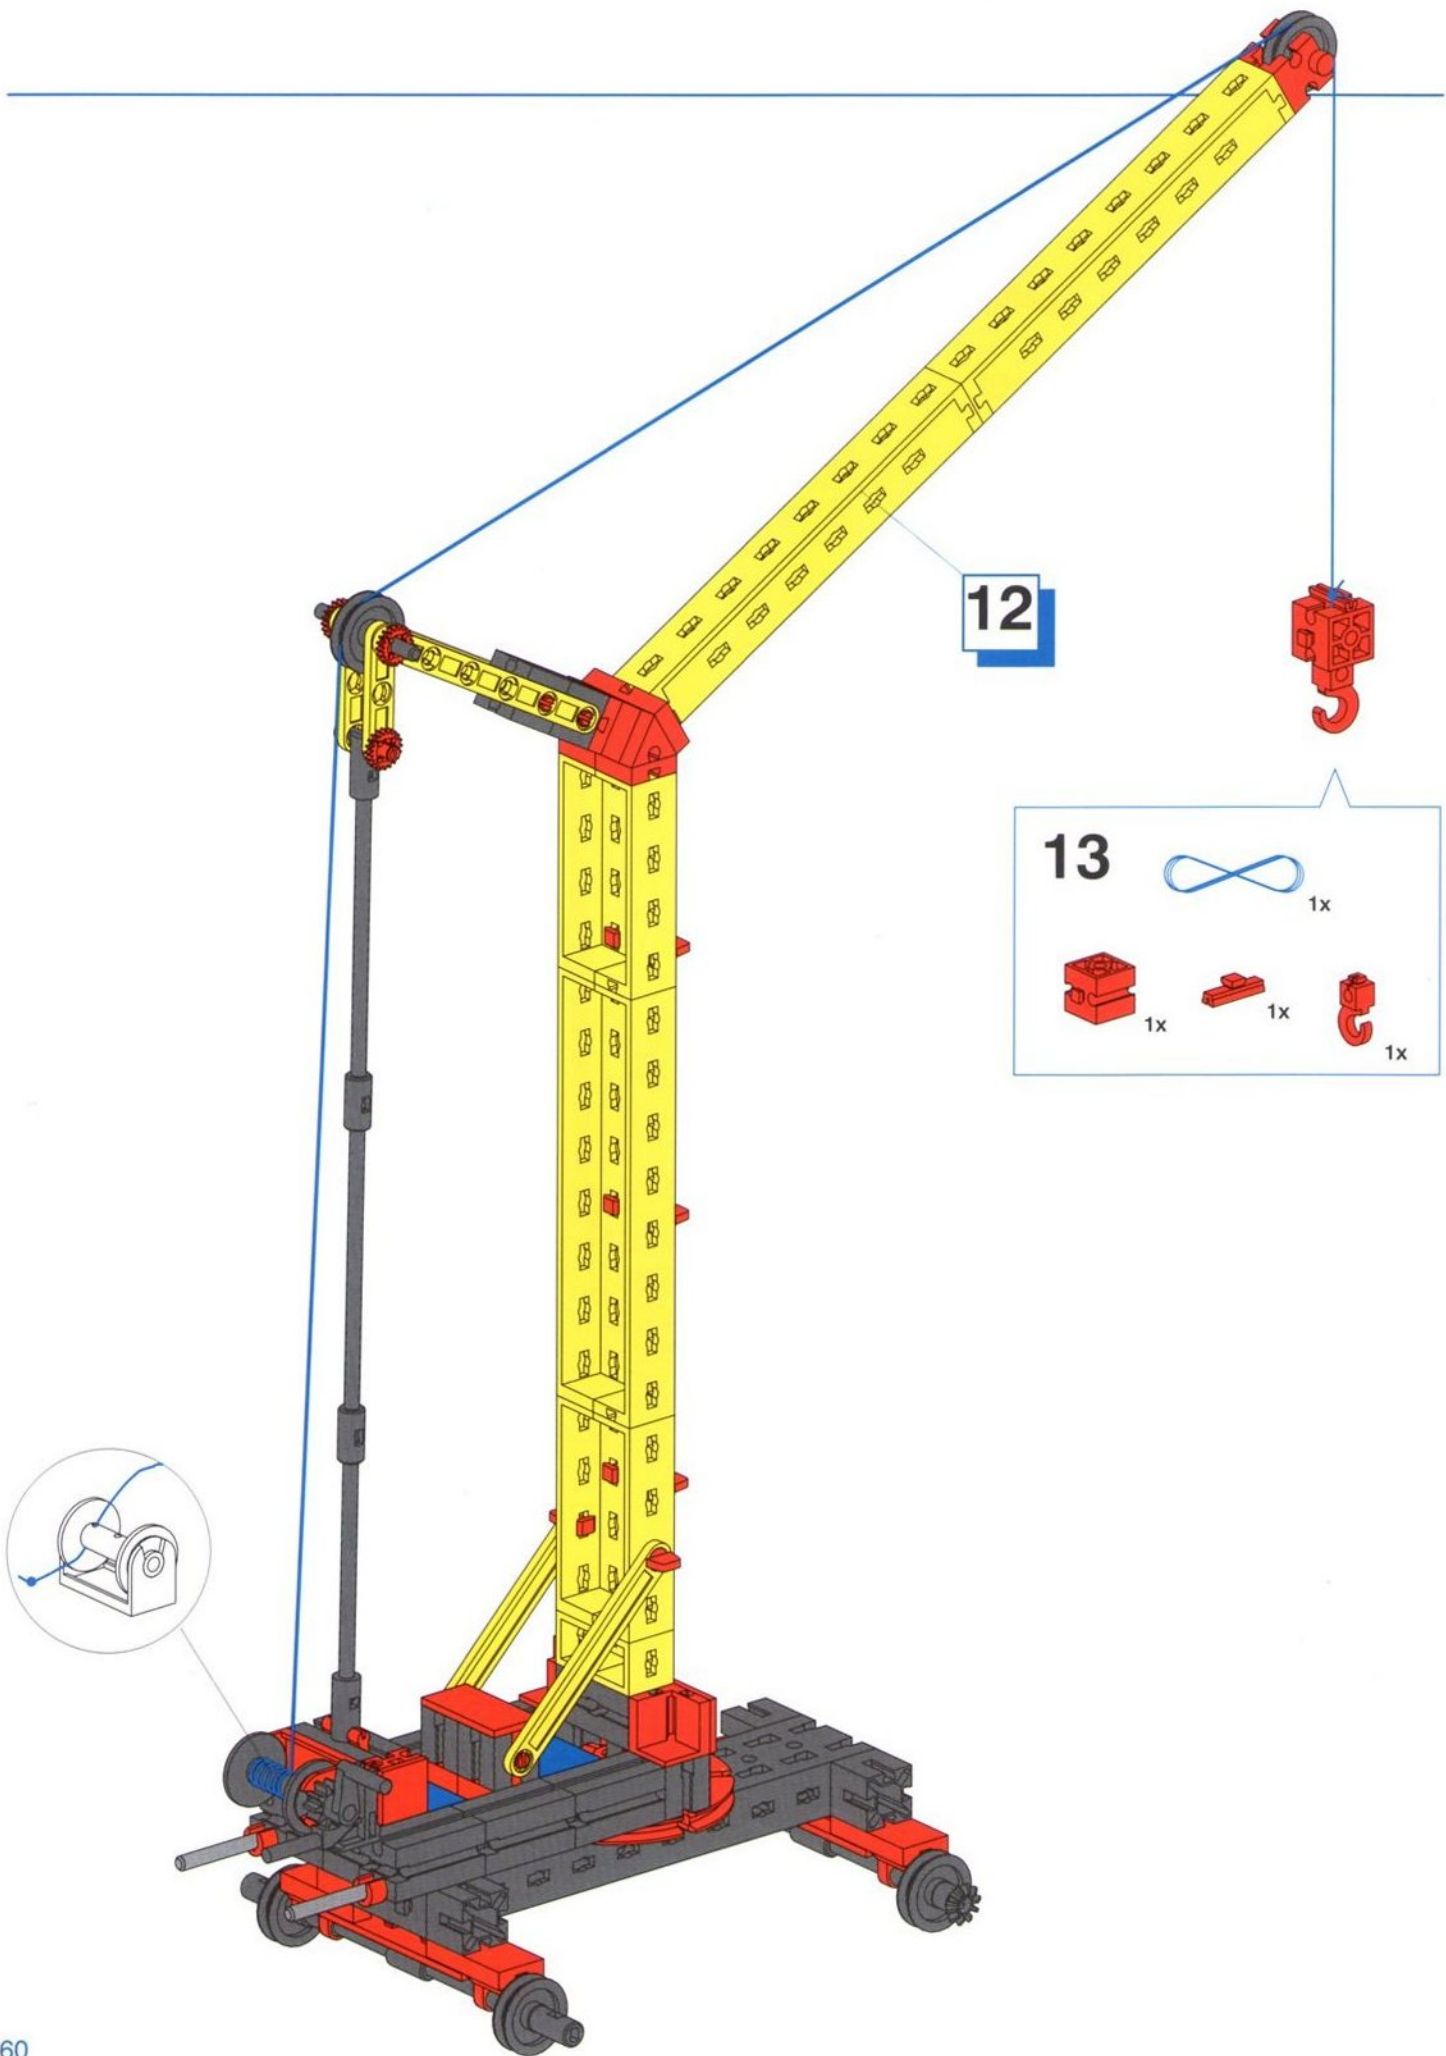

12

13

1x

1x 1x 1x