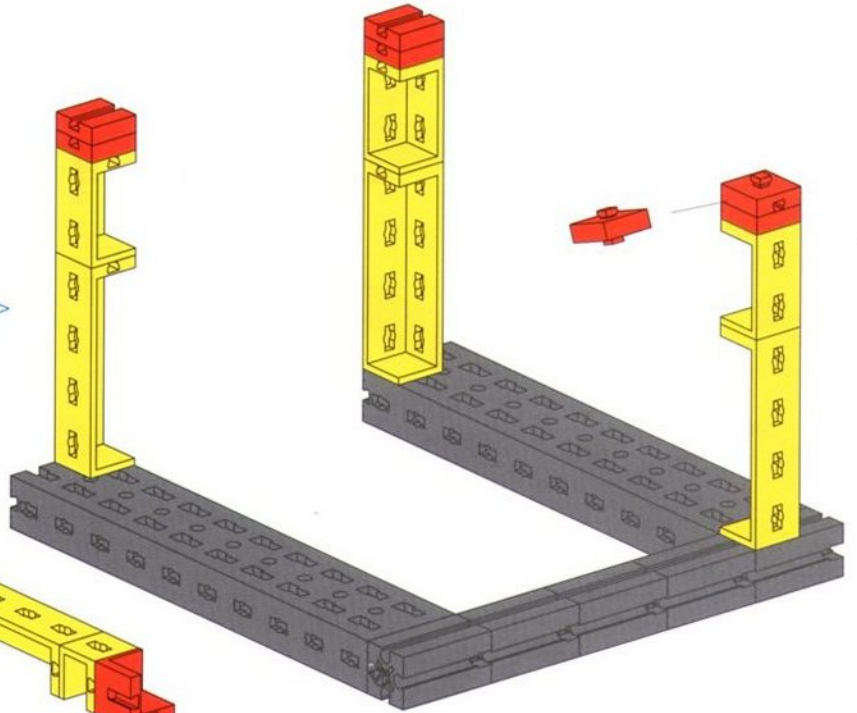

Draufsicht / Ground plan / Vue de dessus /
Bovenaanzicht / Vista frontal / Vista dall'alto

Garagentor
Garage Door
Porte de garage

Garagepoort
Puerta del garaje
Portone garage

6

- 1x 40 (grey axle)
- 1x 10 (red Technic beam)
- 2x 2 (red Technic pins)
- 2x 1 (red Technic pins)