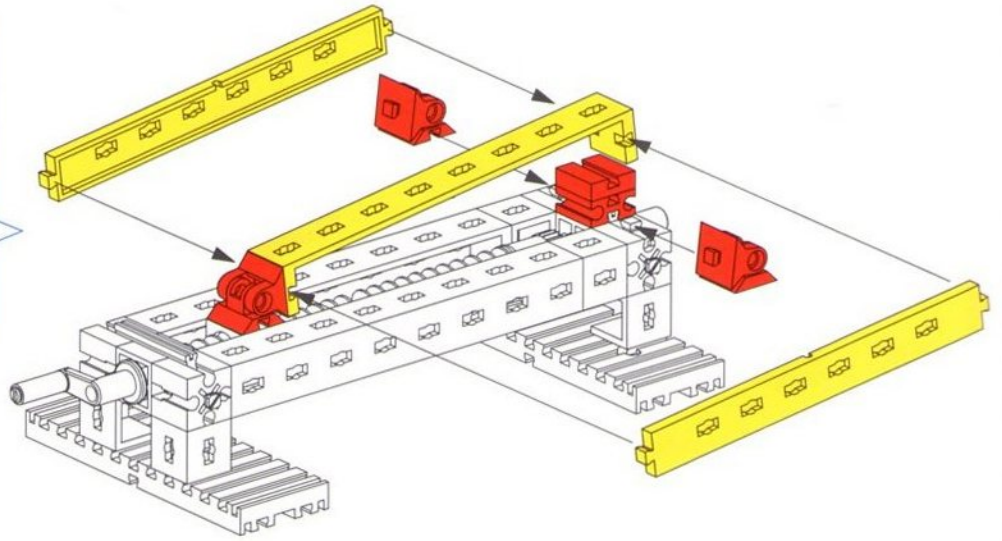

9

- 1x 60 (grey axle)
- 2x 1 (grey Technic pins)

60

Hebebühne
Mechanical Lift
Plate-form de levage

Hefbrug
Plataforma elevadora
Ponte elevatore

8

- 2x [Red 1x3 Technic Brick with Hole]
- 1x [Red 1x2 Technic Brick with Hole]
- 2x [Red 1x5 Technic Brick with Hole]
- 4x [Red 1x3 Technic Brick with Hole]