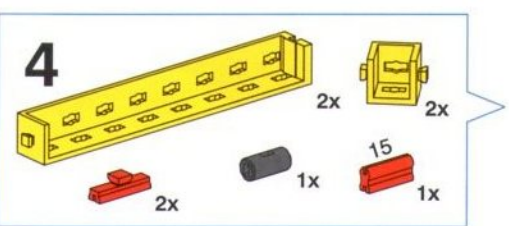

9

- 1x 60 (grey axle)
- 2x 1 (grey Technic pins)

60

Hebebühne
Mechanical Lift
Plate-form de levage

Hefbrug
Plataforma elevadora
Ponte elevatore

8

- 2x [Red 1x3 Technic Brick with Hole]
- 1x [Red 1x2 Technic Brick with Hole]
- 2x [Red 1x5 Technic Brick with Hole]
- 4x [Red 1x3 Technic Brick with Hole]