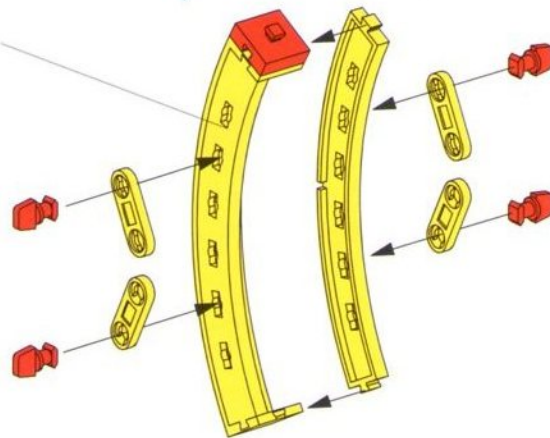

Oliepomp
Bomba de aceite
Pompa dell'olio

10

- 1x [Grey Technic Beam 1x5]
- 1x [Red Technic Connector 1x2]
- 1x [Yellow Technic Beam 1x15]
- 1x [Red Technic Connector 1x2]
- 2x [Yellow Technic Beam 1x15]
- 1x [Red Technic Connector 1x2]

11

- 1x [Yellow Technic Beam 1x15]
- 1x [Red Technic Connector 1x2]
- 4x [Red Technic Pin]
- 2x [Yellow Technic Beam 1x15]
- 4x [Yellow Technic Pin 15]

11

12

- 2x [Grey Axle 40]
- 4x [Red Technic Pin]

40

12