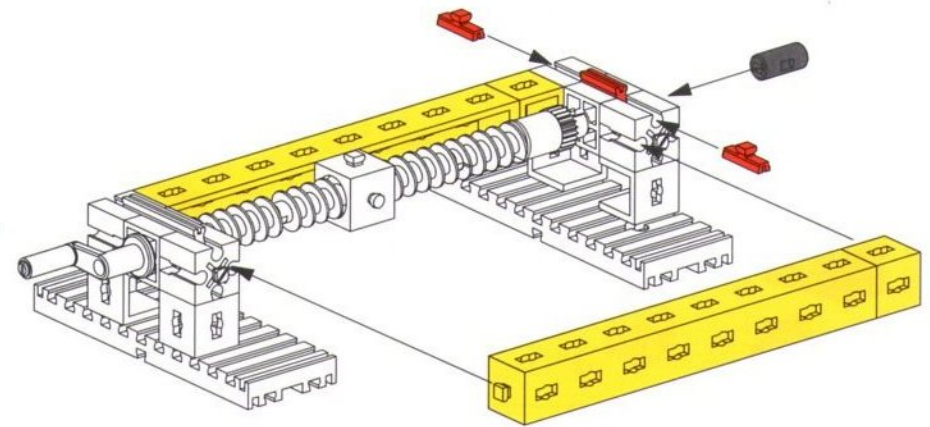

9

- 1x 60 (grey axle)
- 2x 1 (grey Technic pins)

60

Hebebühne
Mechanical Lift
Plate-form de levage

Hefbrug
Plataforma elevadora
Ponte elevatore

8

- 2x [Red 1x3 Technic Brick with Hole]
- 1x [Red 1x2 Technic Brick with Hole]
- 2x [Red 1x5 Technic Brick with Hole]
- 4x [Red 1x3 Technic Brick with Hole]