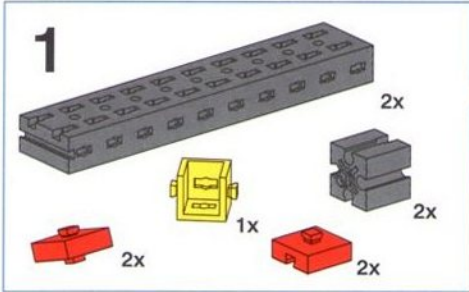

Küchenmaschine
Food Processor
Robot ménager

Keukenmachine
Aparato de cocina
Robot frullatore e impastatore