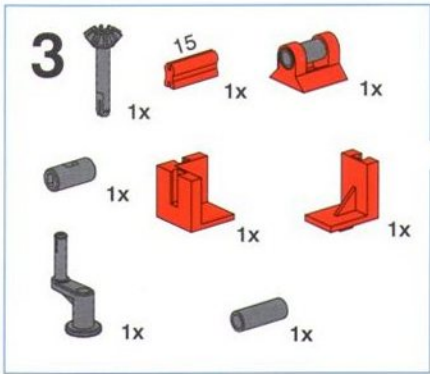

2x

Karussell
Flying Swings Ride
Carrousel

Carrousel
Carrusel
Giostra

5

- Yellow 1x6 Technic beam: 2x
- Red 1x2 Technic brick: 1x
- Red 1x2 Technic L-shaped brick: 2x
- Red 1x2 Technic pin: 4x
- Yellow 1x3 Technic axle with 30 holes: 2x