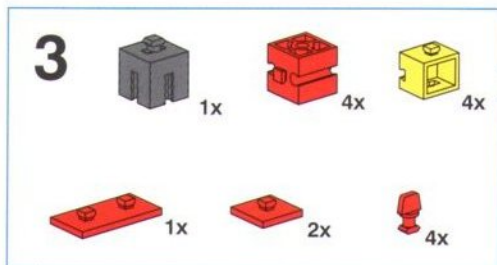

Nähmaschine
Sewing Machine
Machine à coudre

Naaimachine
Maquina de coser
Maccina da cucire