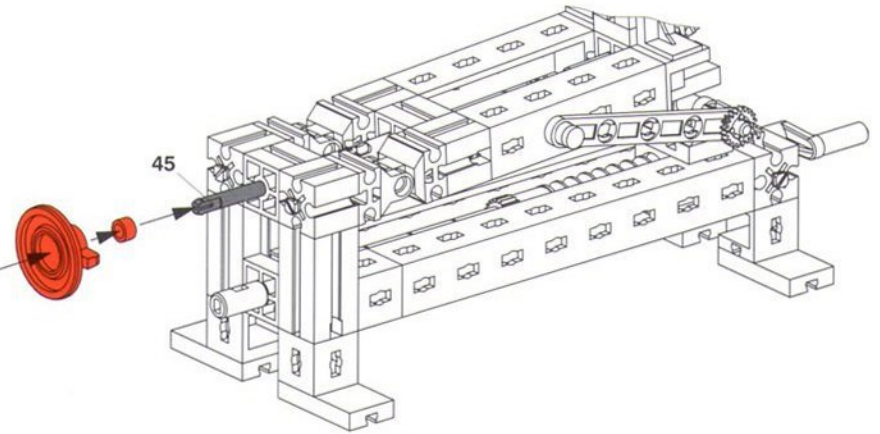

- 9**
- 1x Red Technic beam 1x
 - 2x Red Technic L-shaped connector
 - 2x Yellow Technic beam 2x
 - 1x Red Technic beam 1x
 - 1x Red Technic connector
 - 1x Grey axle pin

- 10**
- 1x Grey Technic beam 1x
 - 1x Red Technic connector
 - 1x Grey axle pin
 - 2x Red Technic L-shaped connector
 - 1x Red gear
 - 1x Grey Technic beam 45