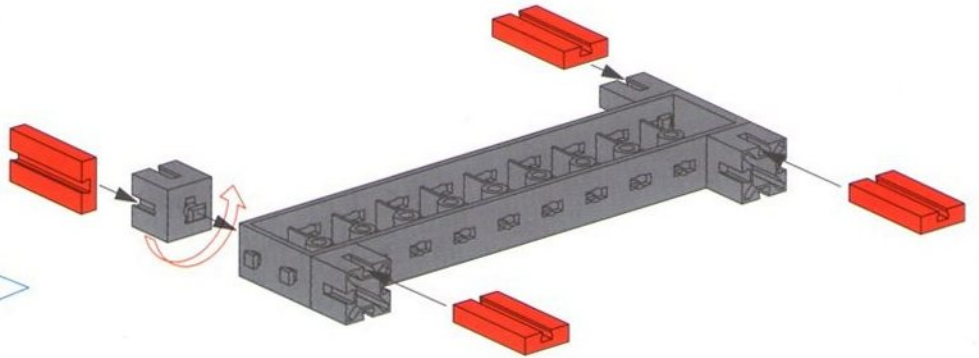

Baukran
Construction Crane
Grue de chantier

Bouwkraan
Grúa de obra
Gru