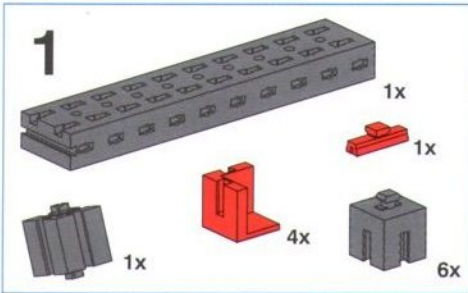

Nähmaschine
Sewing Machine
Machine à coudre

Naaimachine
Maquina de coser
Maccina da cucire