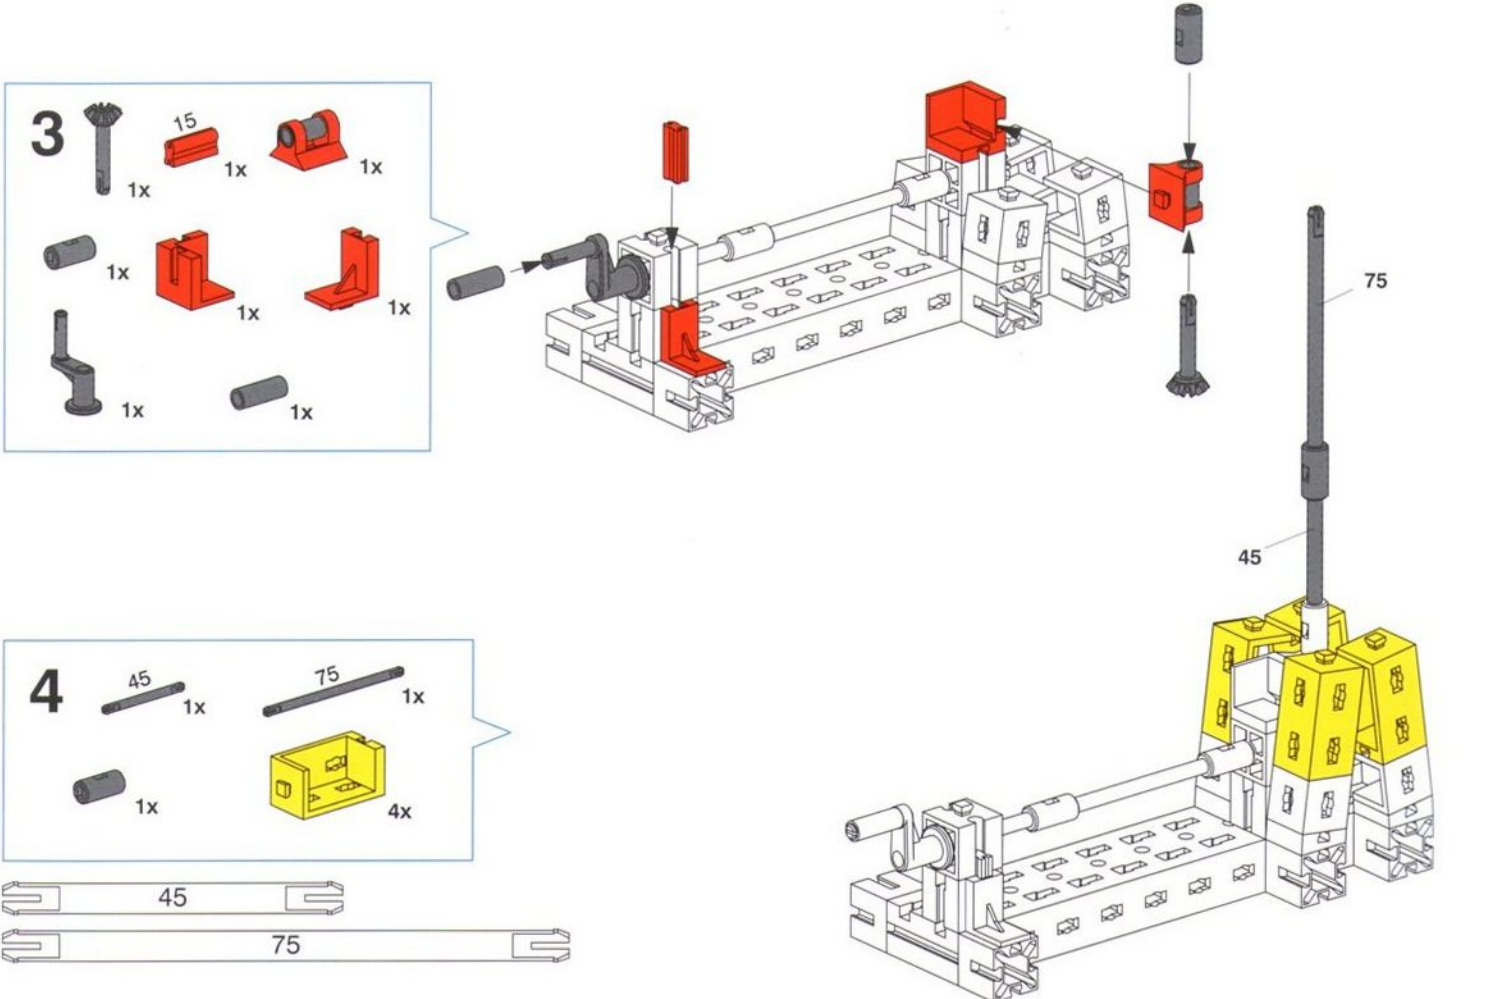

2x

Karussell
Flying Swings Ride
Carrousel

Carrousel
Carrusel
Giostra

5

- Yellow 1x6 Technic beam: 2x
- Red 1x2 Technic brick: 1x
- Red 1x2 Technic L-shaped brick: 2x
- Red 1x2 Technic pin: 4x
- Yellow 1x3 Technic axle with 30 holes: 2x