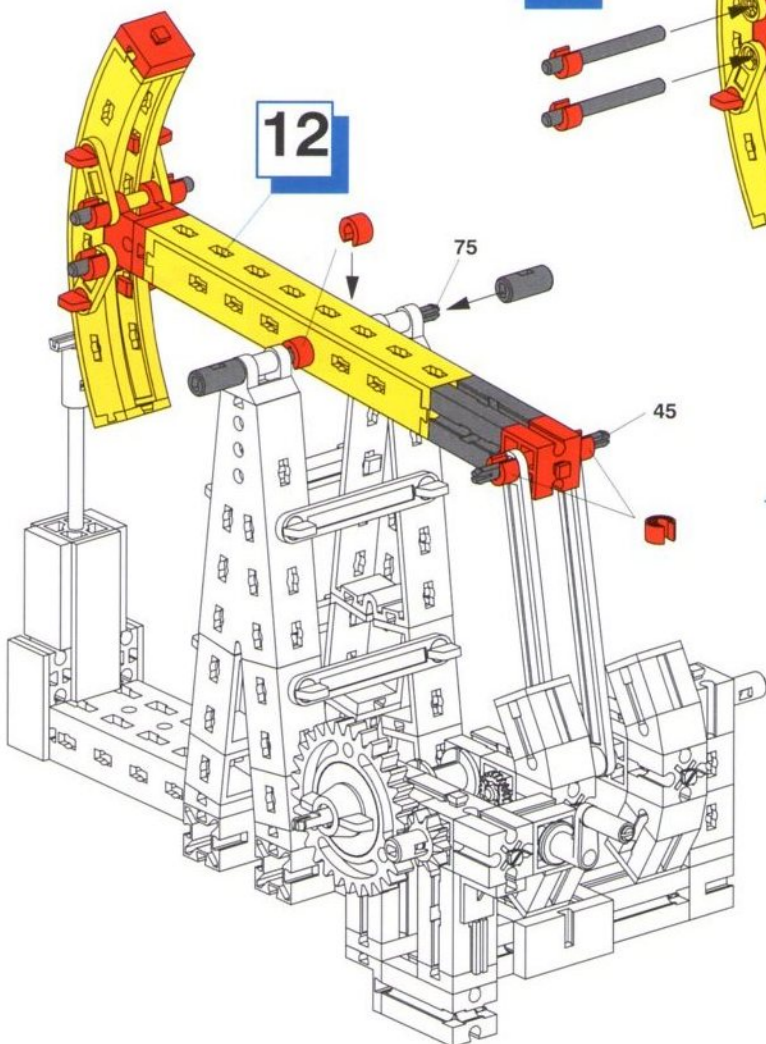

13

- 4x [Red Technic Pin]
- 2x [Grey Axle 45]
- 1x [Grey Axle 45]
- 1x [Grey Axle 75]

45

75