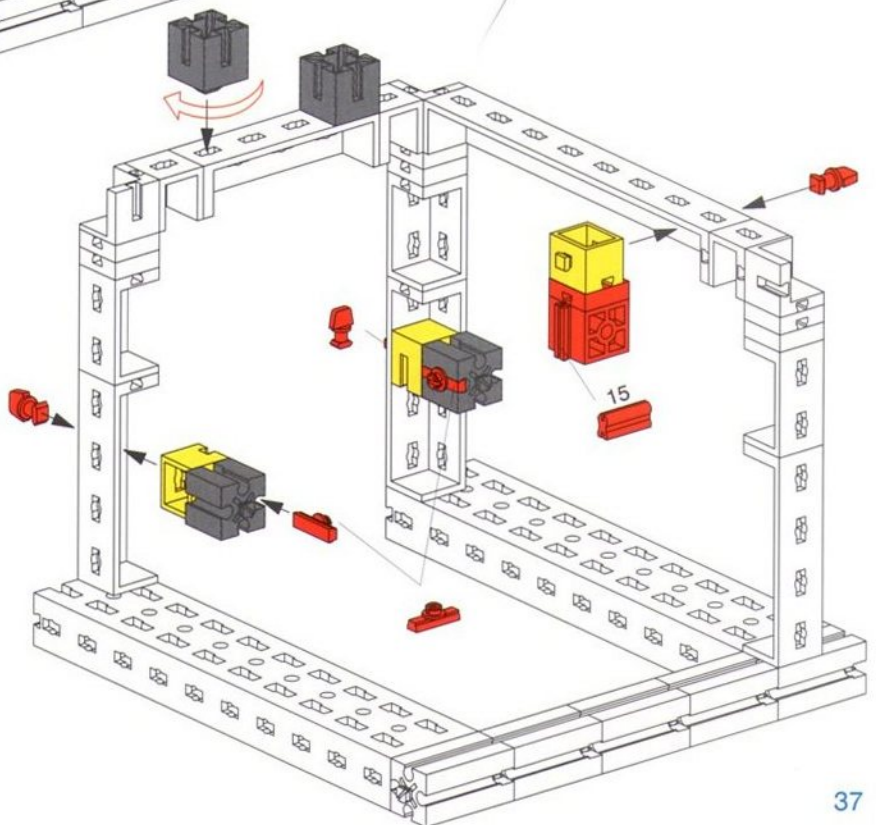

Draufsicht / Ground plan / Vue de dessus /
Bovenaanzicht / Vista frontal / Vista dall'alto

Garagentor
Garage Door
Porte de garage

Garagepoort
Puerta del garaje
Portone garage

6

- 1x 40 (grey axle)
- 1x 10 (red Technic beam)
- 2x 2 (red Technic pins)
- 2x 1 (red Technic pins)