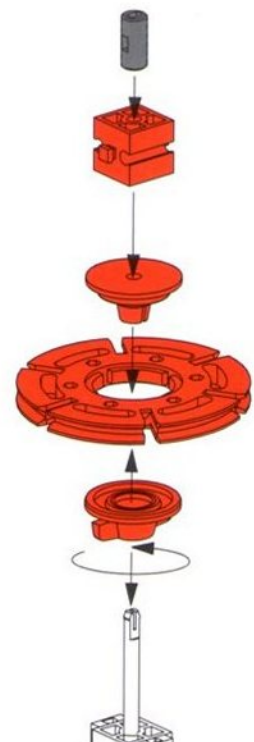

2x

Karussell
Flying Swings Ride
Carrousel

Carrousel
Carrusel
Giostra

5

- Yellow 1x6 Technic beam: 2x
- Red 1x2 Technic brick: 1x
- Red 1x2 Technic L-shaped brick: 2x
- Red 1x2 Technic pin: 4x
- Yellow 1x3 Technic axle with 30 holes: 2x