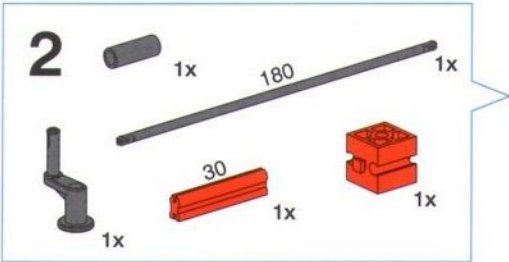

9

- 1x 60 (grey axle)
- 2x 1 (grey Technic pins)

60

Hebebühne
Mechanical Lift
Plate-form de levage

Hefbrug
Plataforma elevadora
Ponte elevatore

8

- 2x [Red 1x3 Technic Brick with Hole]
- 1x [Red 1x2 Technic Brick with Hole]
- 2x [Red 1x5 Technic Brick with Hole]
- 4x [Red 1x3 Technic Brick with Hole]