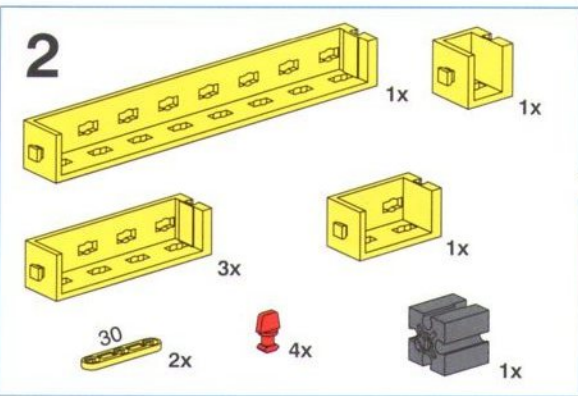

Nähmaschine
Sewing Machine
Machine à coudre

Naaimachine
Maquina de coser
Maccina da cucire