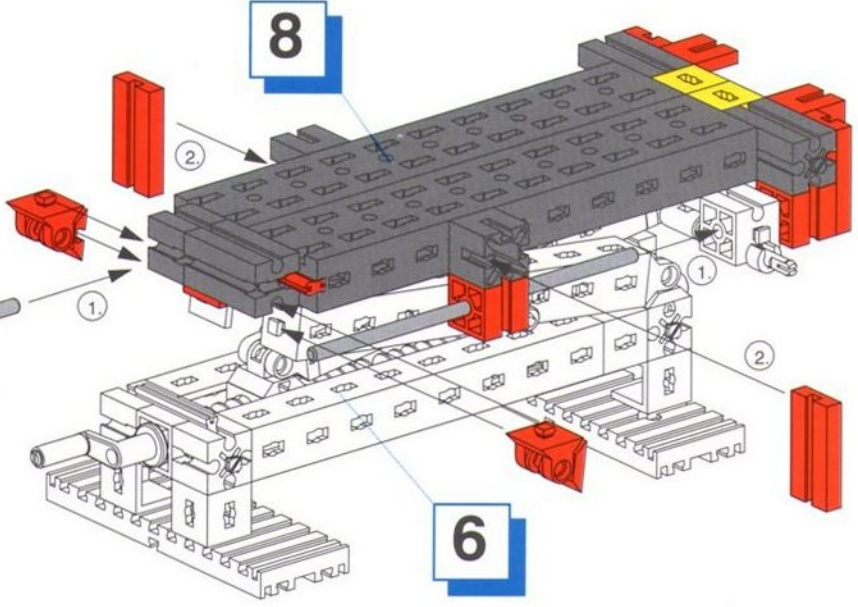

9

- 2x [Red 1x3 Technic Brick with Hole]
- 2x [Red 1x2 Technic Brick with Hole]
- 2x [Grey 110 Technic Axle]
- 2x [Red 1x3 Technic Brick with Hole]

110