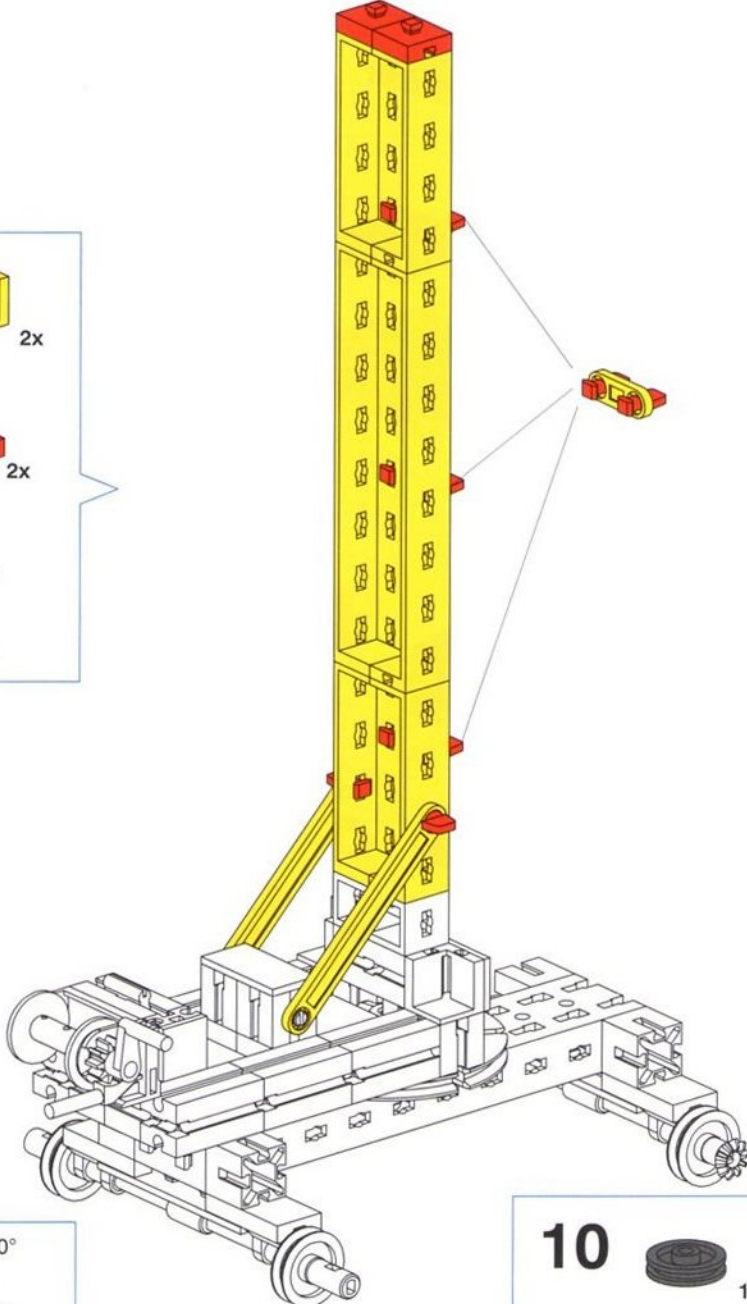

- 2x Yellow Technic Beam 11-hole
- 4x Yellow Technic Beam 5-hole
- 2x Red Technic Beam 1-hole
- 8x Red Technic Pin
- 2x Yellow Technic Pin 63.6
- 3x Yellow Technic Pin 15

9

- 2x Grey Technic Connector
- 2x Red Technic Triangle 60°
- 2x Red Technic Beam 2-hole
- 4x Red Technic Pin
- 1x Red Technic Beam 1-hole