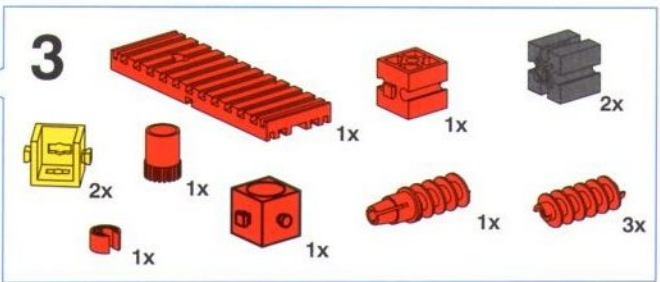

9

- 1x 60 (grey axle)
- 2x 1 (grey Technic pins)

60

Hebebühne
Mechanical Lift
Plate-form de levage

Hefbrug
Plataforma elevadora
Ponte elevatore

8

- 2x [Red 1x3 Technic Brick with Hole]
- 1x [Red 1x2 Technic Brick with Hole]
- 2x [Red 1x5 Technic Brick with Hole]
- 4x [Red 1x3 Technic Brick with Hole]