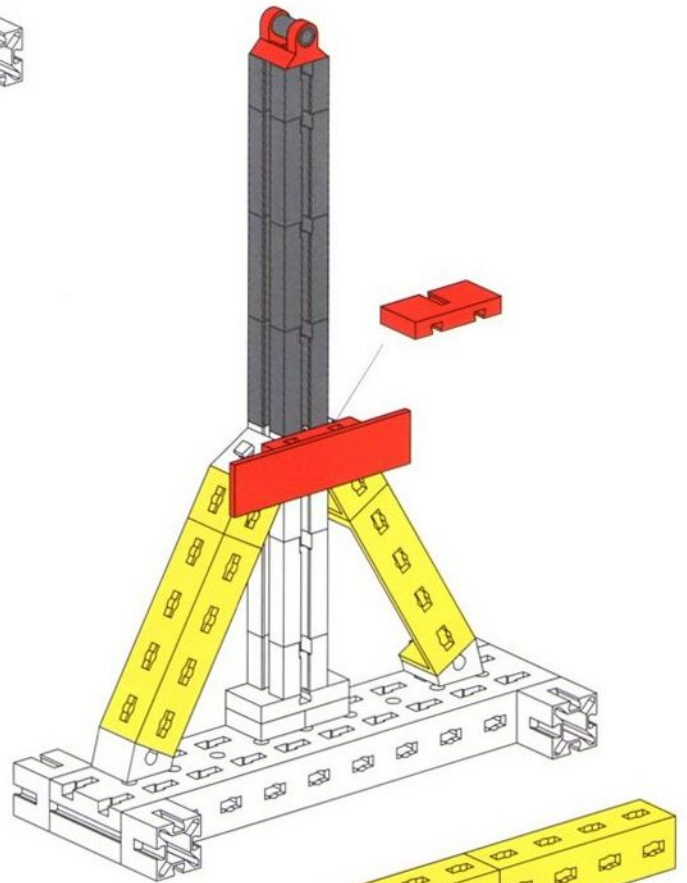

Balans met Schuifgewicht
Balanza con peso corredizo
Stadera

Balkenwaage
Balance Beam Scale
Balance romaine

Balans met hefboom
Bilancia de barras
Bilancia a due piatti

5

- 4x [Grey Technic Beam 1x5]
- 2x [Red Technic Pin]
- 2x [Red Technic L-Bracket]
- 4x [Red Technic Plate 1x4]
- 4x [Red Technic Pin]
- 2x [Red Technic L-Bracket]