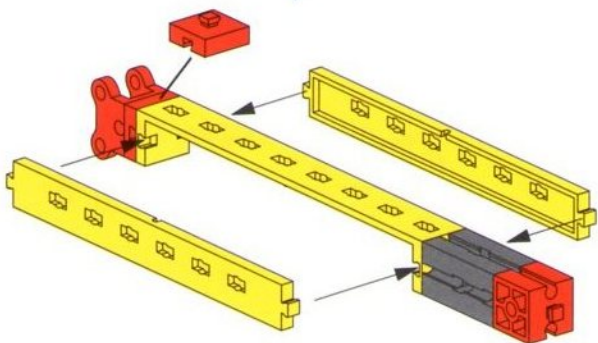

Oliepomp
Bomba de aceite
Pompa dell'olio

10

- 1x [Grey Technic Beam 1x5]
- 1x [Red Technic Connector 1x2]
- 1x [Yellow Technic Beam 1x15]
- 1x [Red Technic Connector 1x2]
- 2x [Yellow Technic Beam 1x15]
- 1x [Red Technic Connector 1x2]