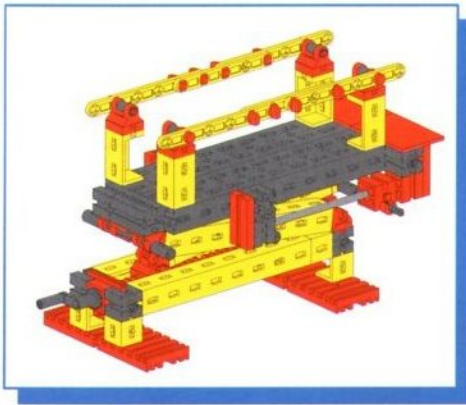

9

- 1x 60 (grey axle)
- 2x 1 (grey Technic pins)

60

Hebebühne
Mechanical Lift
Plate-form de levage

Hefbrug
Plataforma elevadora
Ponte elevatore

8

- 2x [Red 1x3 Technic Brick with Hole]
- 1x [Red 1x2 Technic Brick with Hole]
- 2x [Red 1x5 Technic Brick with Hole]
- 4x [Red 1x3 Technic Brick with Hole]