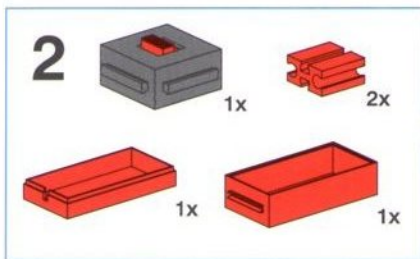

Draufsicht / Ground plan / Vue de dessus /
Bovenaanzicht / Vista frontal / Vista dall'alto

Garagentor
Garage Door
Porte de garage

Garagepoort
Puerta del garaje
Portone garage

6

- 1x 40 (grey axle)
- 1x 10 (red Technic beam)
- 2x 2 (red Technic pins)
- 2x 1 (red Technic pins)