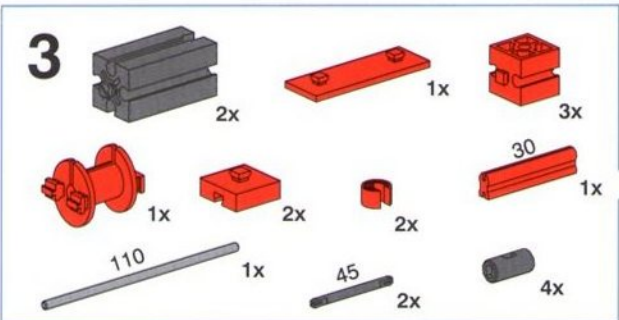

Briefwaage
Postal Scale
Pèse-lettres

Briefweger
Balanza postal
Pesalettere