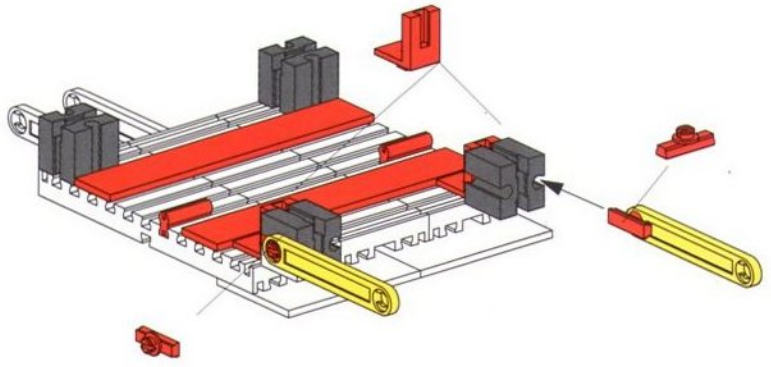

Draufsicht / Ground plan / Vue de dessus /
Bovenaanzicht / Vista frontal / Vista dall'alto

Garagentor
Garage Door
Porte de garage

Garagepoort
Puerta del garaje
Portone garage

6

- 1x 40 (grey axle)
- 1x 10 (red Technic beam)
- 2x 2 (red Technic pins)
- 2x 1 (red Technic pins)

40

7

- 2x 10 (red Technic beams)
- 2x 2 (red Technic plates)
- 2x 1 (red Technic pins)
- 1x 40 (grey axle)
- 2x 2 (red Technic pins)
- 2x 1 (red Technic pins)
- 2x 45 (yellow Technic axles)

40

8

- 4x 2 (grey Technic clips)
- 2x 45 (yellow Technic axles)
- 2x 2 (red Technic pins)
- 2x 15 (red Technic beams)
- 2x 1 (red Technic pins)
- 2x 2 (red Technic pins)