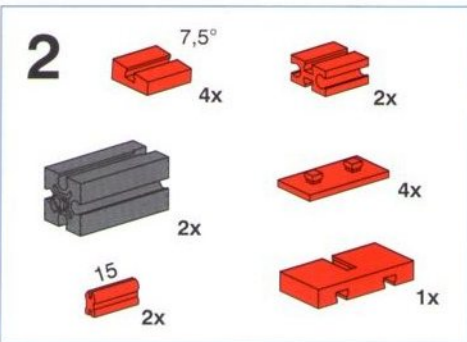

Ölpumpe
Oil Drill
Pompe à huile

Oliepomp
Bomba de aceite
Pompa dell'olio