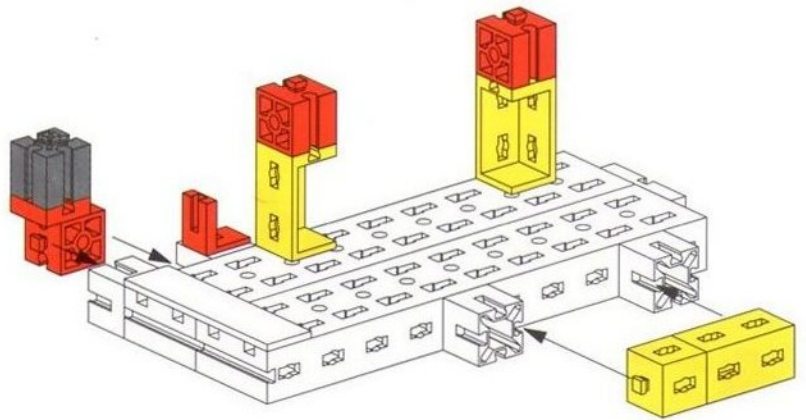

Schaltgetriebe
Transmission
Changement de vitesse

Schakelmechanisme
Cambio de marchas
Meccanismo di cambio