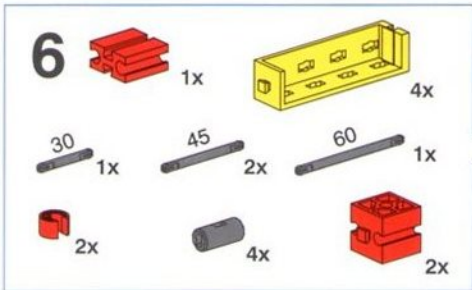

9

- 1x 60 (grey axle)
- 2x 1 (grey Technic pins)

60

Hebebühne
Mechanical Lift
Plate-form de levage

Hefbrug
Plataforma elevadora
Ponte elevatore

8

- 2x [Red 1x3 Technic Brick with Hole]
- 1x [Red 1x2 Technic Brick with Hole]
- 2x [Red 1x5 Technic Brick with Hole]
- 4x [Red 1x3 Technic Brick with Hole]