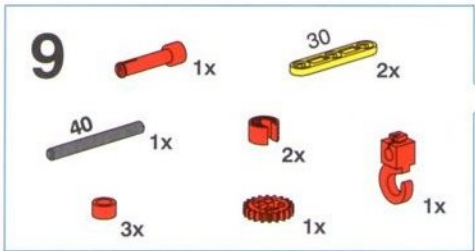

30

5

- 1x Red 1x2 Technic Brick
- 1x Red 1x2 Technic Brick
- 1x Red 1x2 Technic Brick
- 1x Red 1x2 Technic Brick

6

- 1x Grey Pin (75)
- 1x Red Pin
- 1x Grey Pin
- 1x Red Pin
- 1x Red Pin
- 1x Red Pin

75

7

- 1x Grey 1x10 Technic Beam
- 1x Red 1x2 Technic Brick
- 1x Grey 1x2 Technic Brick
- 6x Red Pin
- 2x Red Pin
- 2x Yellow Pin (30)