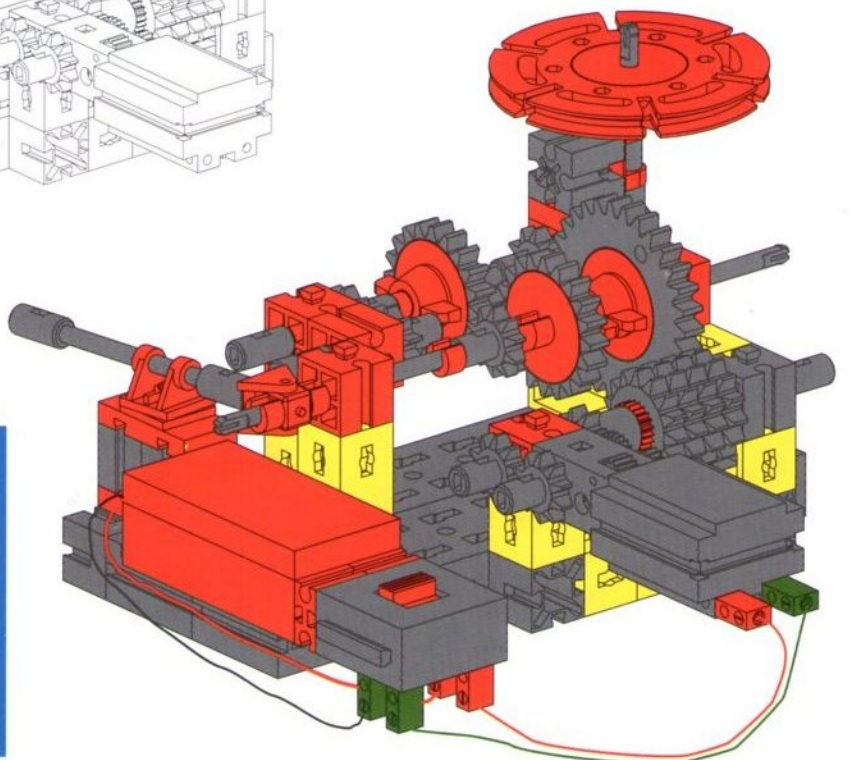

Draufsicht / Ground plan / Vue de dessus /
Bovenaanzicht / Vista frontal / Vista dall'alto

Garagentor
Garage Door
Porte de garage

Garagepoort
Puerta del garaje
Portone garage

6

- 1x 40 (grey axle)
- 1x 10 (red Technic beam)
- 2x 2 (red Technic pins)
- 2x 1 (red Technic pins)