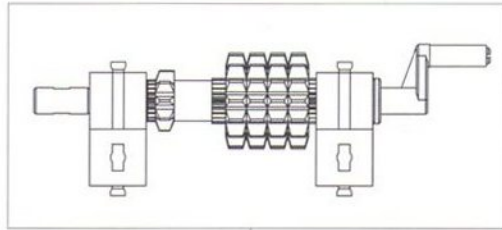

8

- Markierung beachten !
- Observe marking !
- Attention au marquage !
- Let op markinging !
- Tener en cuenta la marcación !
- Osservare la marcatura !