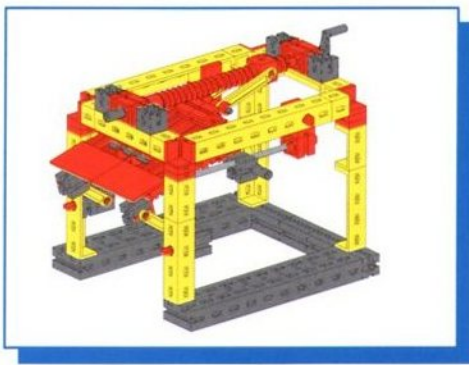

Draufsicht / Ground plan / Vue de dessus /
Bovenaanzicht / Vista frontal / Vista dall'alto

Garagentor
Garage Door
Porte de garage

Garagepoort
Puerta del garaje
Portone garage

6

- 1x 40 (grey axle)
- 1x 10 (red Technic beam)
- 2x 2 (red Technic pins)
- 2x 1 (red Technic pins)