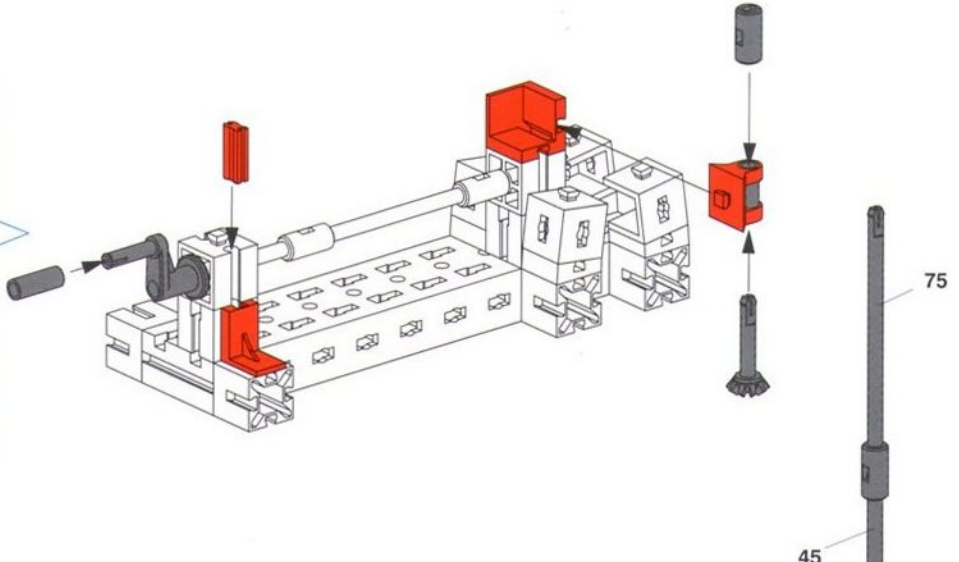

2x

Karussell
Flying Swings Ride
Carrousel

Carrousel
Carrusel
Giostra

5

- Yellow 1x6 Technic beam: 2x
- Red 1x2 Technic brick: 1x
- Red 1x2 Technic L-shaped brick: 2x
- Red 1x2 Technic pin: 4x
- Yellow 1x3 Technic axle with 30 holes: 2x