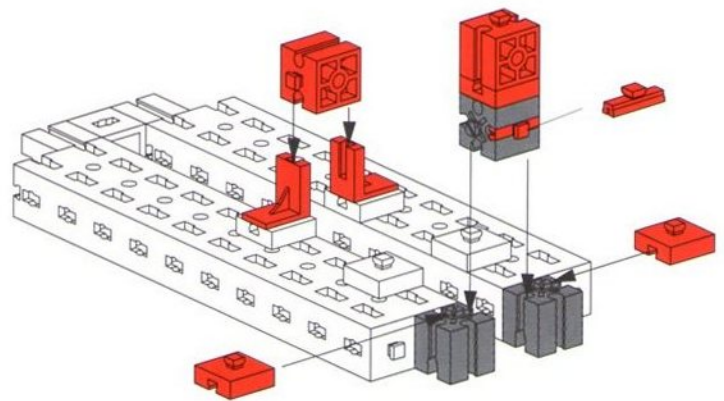

Küchenmaschine
Food Processor
Robot ménager

Keukenmachine
Aparato de cocina
Robot frullatore e impastatore