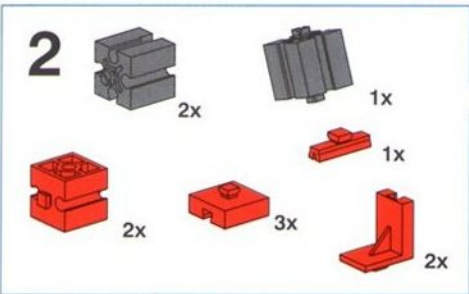

Küchenmaschine
Food Processor
Robot ménager

Keukenmachine
Aparato de cocina
Robot frullatore e impastatore