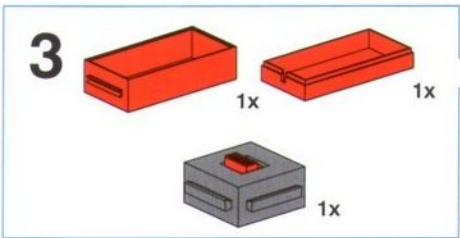

Motorisierung
Motor unit
Motorisation

Motorisering
Motorización
Motorizzazione

Mini – Motor
Set
30342