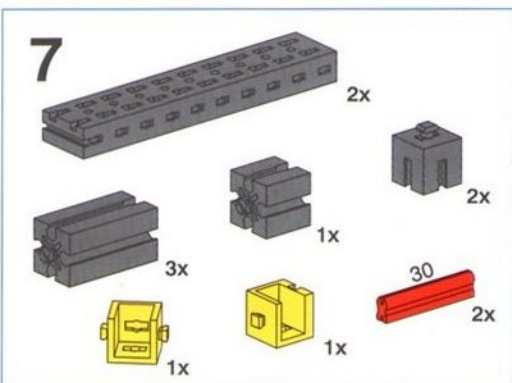

9

- 1x 60 (grey axle)
- 2x 1 (grey Technic pins)

60

Hebebühne
Mechanical Lift
Plate-form de levage

Hefbrug
Plataforma elevadora
Ponte elevatore

8

- 2x [Red 1x3 Technic Brick with Hole]
- 1x [Red 1x2 Technic Brick with Hole]
- 2x [Red 1x5 Technic Brick with Hole]
- 4x [Red 1x3 Technic Brick with Hole]