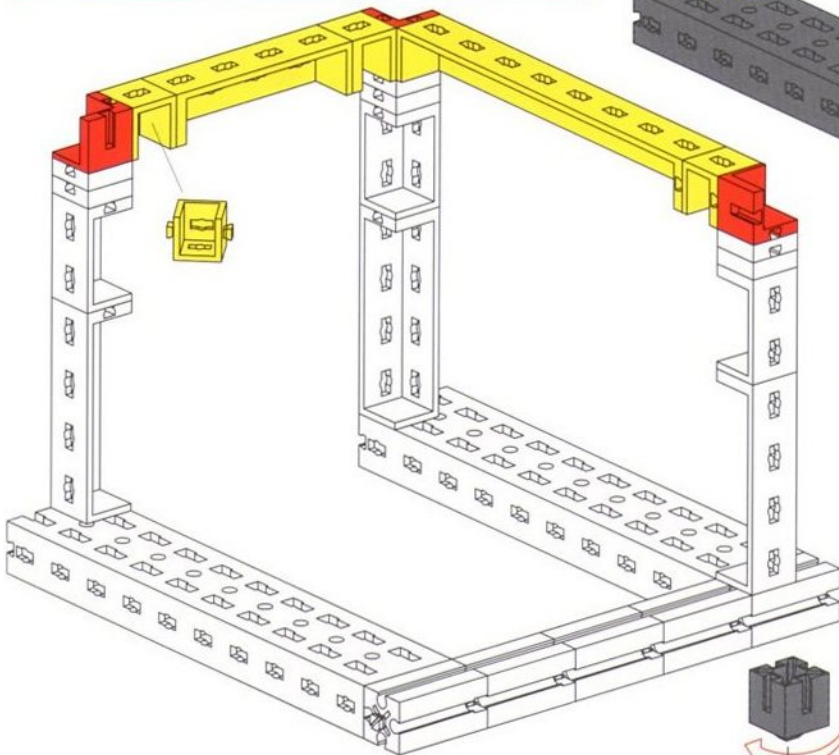

Draufsicht / Ground plan / Vue de dessus /
Bovenaanzicht / Vista frontal / Vista dall'alto

Garagentor
Garage Door
Porte de garage

Garagepoort
Puerta del garaje
Portone garage

6

- 1x 40 (grey axle)
- 1x 10 (red Technic beam)
- 2x 2 (red Technic pins)
- 2x 1 (red Technic pins)