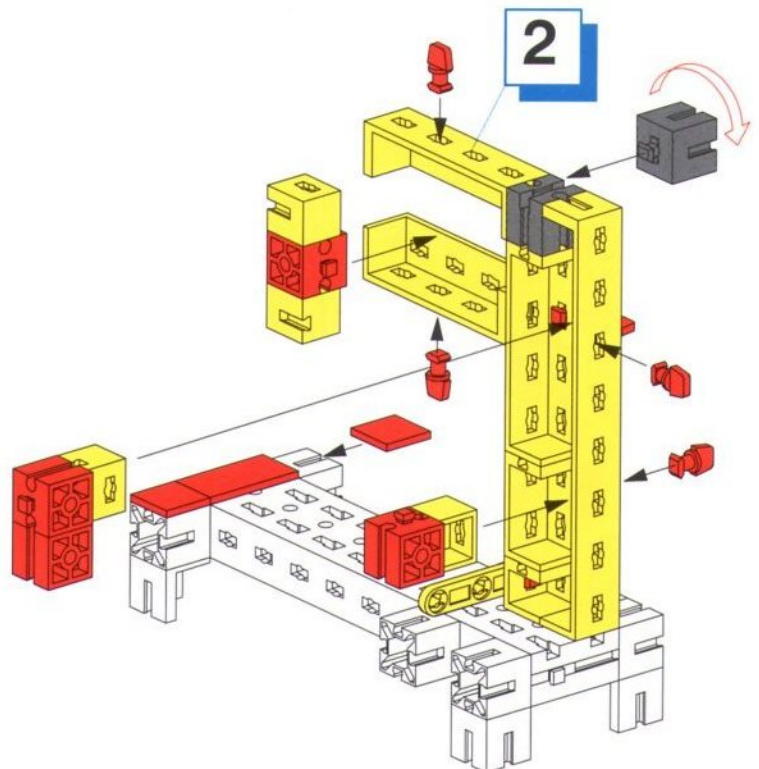

Nähmaschine
Sewing Machine
Machine à coudre

Naaimachine
Maquina de coser
Maccina da cucire