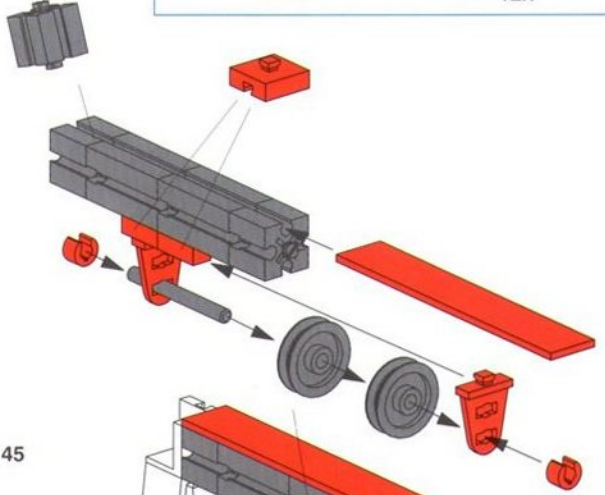

Flaschenzug
Block and Tackle Hoist
Palan

Takel
Polipasto
Paranco

- 6**
- 84,8 2x
 - 45 4x
 - Red L-shaped connector 2x
 - Red pin 12x

45

84,8

45

84,8

- 7**
- Grey axle 2x
 - Grey axle 1x
 - Grey axle 1x
 - Grey wheel 2x
 - Red L-shaped connector 2x
 - Grey axle 40 1x
 - Red beam 1x
 - Red L-shaped connector 2x
 - Red pin 2x