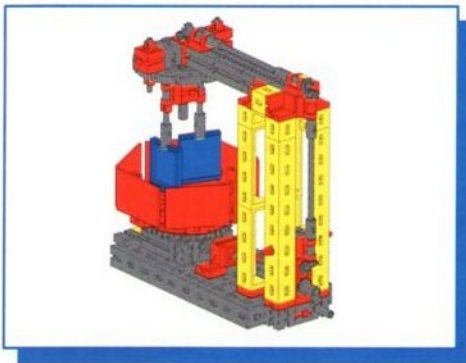

Küchenmaschine
Food Processor
Robot ménager

Keukenmachine
Aparato de cocina
Robot frullatore e impastatore