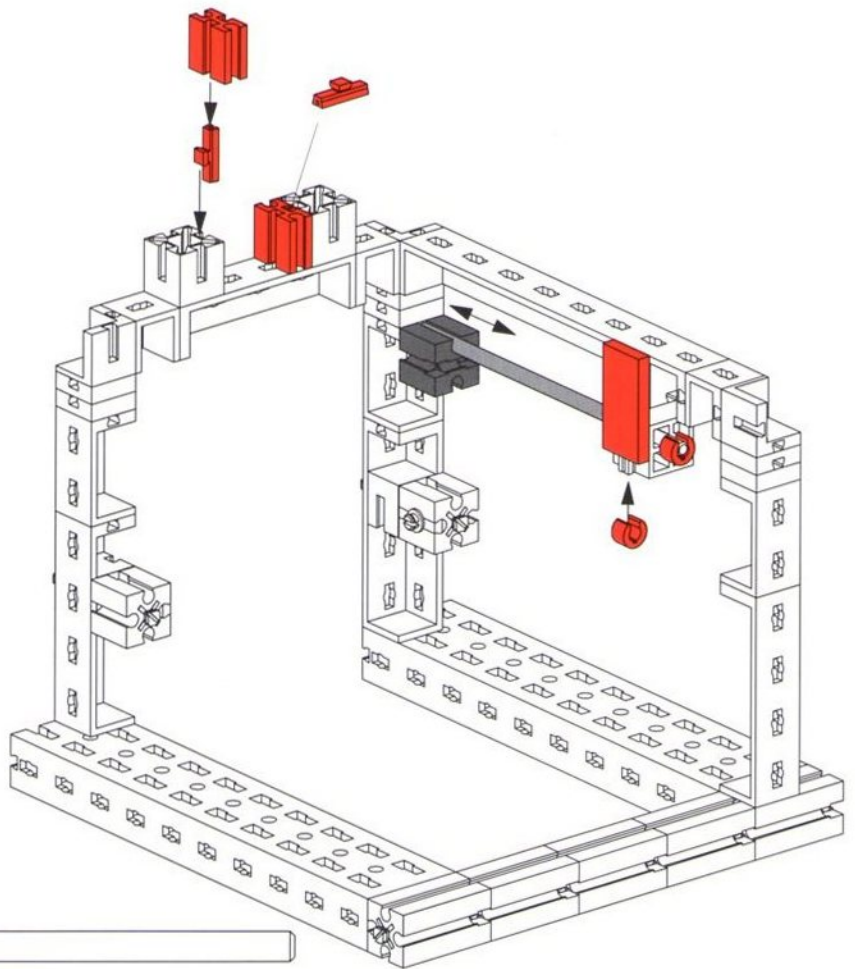

Draufsicht / Ground plan / Vue de dessus /
Bovenaanzicht / Vista frontal / Vista dall'alto

Garagentor
Garage Door
Porte de garage

Garagepoort
Puerta del garaje
Portone garage

6

- 1x 40 (grey axle)
- 1x 10 (red Technic beam)
- 2x 2 (red Technic pins)
- 2x 1 (red Technic pins)