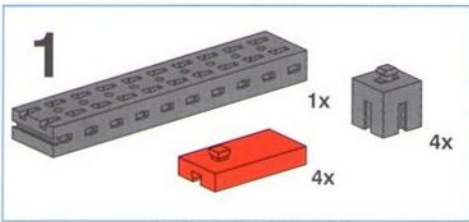

Baukran
Construction Crane
Grue de chantier

Bouwkraan
Grúa de obra
Gru