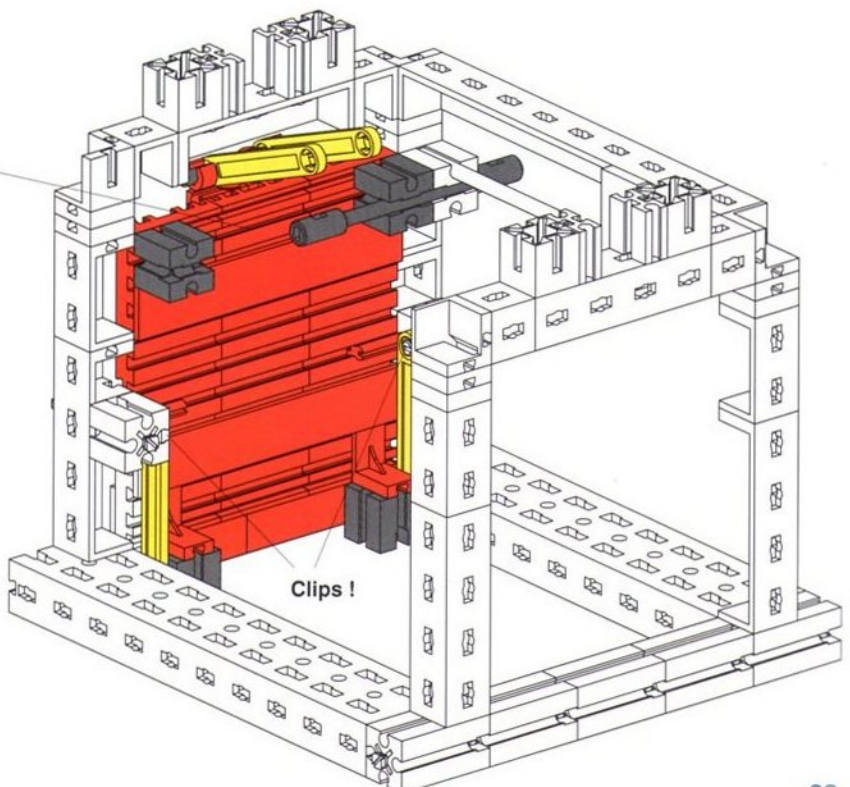

6

- 1x 40 (grey axle)
- 1x 10 (red Technic beam)
- 2x 2 (red Technic pins)
- 2x 1 (red Technic pins)

40

7

- 2x 10 (red Technic beams)
- 2x 2 (red Technic plates)
- 2x 1 (red Technic pins)
- 1x 40 (grey axle)
- 2x 2 (red Technic pins)
- 2x 1 (red Technic pins)
- 2x 45 (yellow Technic axles)

40

8

- 4x 2 (grey Technic clips)
- 2x 45 (yellow Technic axles)
- 2x 2 (red Technic pins)
- 2x 15 (red Technic beams)
- 2x 1 (red Technic pins)
- 2x 2 (red Technic pins)

9

- 1x 60 (grey axle)
- 2x 1 (grey Technic pins)

60