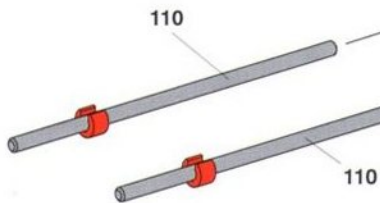

- 2x Yellow Technic Beam 11-hole
- 4x Yellow Technic Beam 5-hole
- 2x Red Technic Beam 1-hole
- 8x Red Technic Pin
- 2x Yellow Technic Pin 63.6
- 3x Yellow Technic Pin 15

9

- 2x Grey Technic Connector
- 2x Red Technic Triangle 60°
- 2x Red Technic Beam 2-hole
- 4x Red Technic Pin
- 1x Red Technic Beam 1-hole

10

- 1x Black Technic Wheel
- 1x Grey Technic Pin 40
- 2x Red Technic Gear
- 2x Yellow Technic Pin 30
- 2x Yellow Technic Pin 75

40

10

- 11**
- 110 2x
 - 90 2x
 - 75 1x
 - 1x (red pin)
 - 2x (grey bush)
 - 2x (grey bush)
 - 2x (red bush)
 - 1x (red gear)