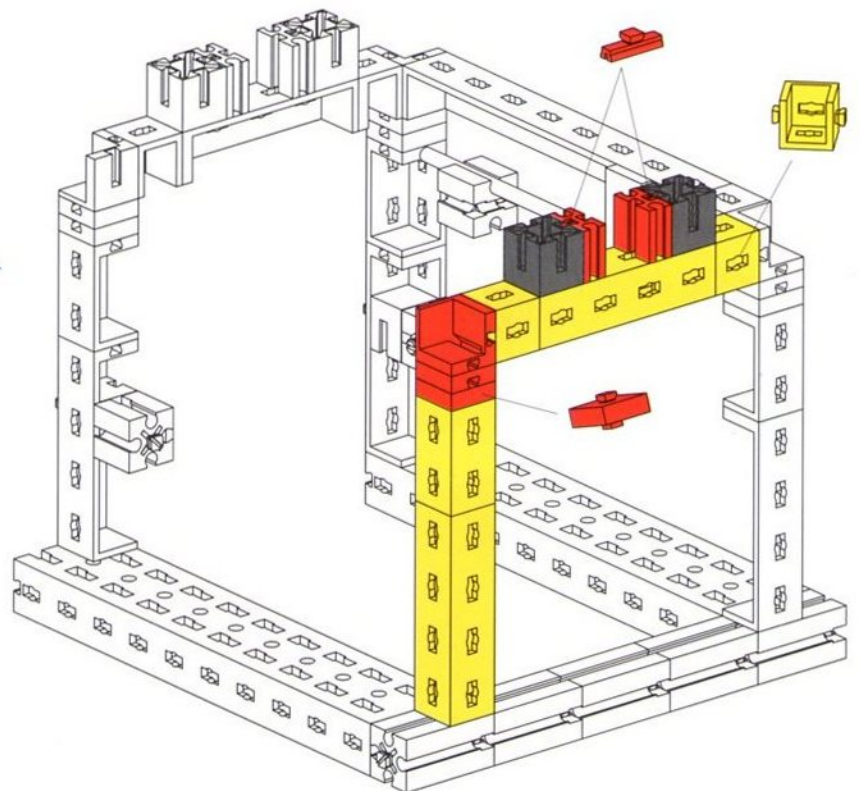

Draufsicht / Ground plan / Vue de dessus /
Bovenaanzicht / Vista frontal / Vista dall'alto

Garagentor
Garage Door
Porte de garage

Garagepoort
Puerta del garaje
Portone garage

6

- 1x 40 (grey axle)
- 1x 10 (red Technic beam)
- 2x 2 (red Technic pins)
- 2x 1 (red Technic pins)