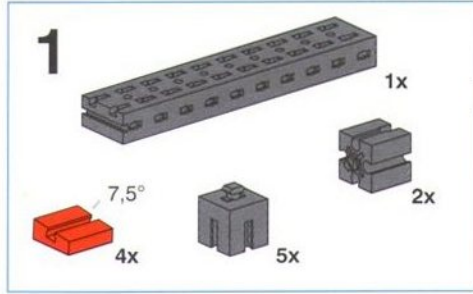

2x

Karussell
Flying Swings Ride
Carrousel

Carrousel
Carrusel
Giostra

5

- Yellow 1x6 Technic beam: 2x
- Red 1x2 Technic brick: 1x
- Red 1x2 Technic L-shaped brick: 2x
- Red 1x2 Technic pin: 4x
- Yellow 1x3 Technic axle with 30 holes: 2x