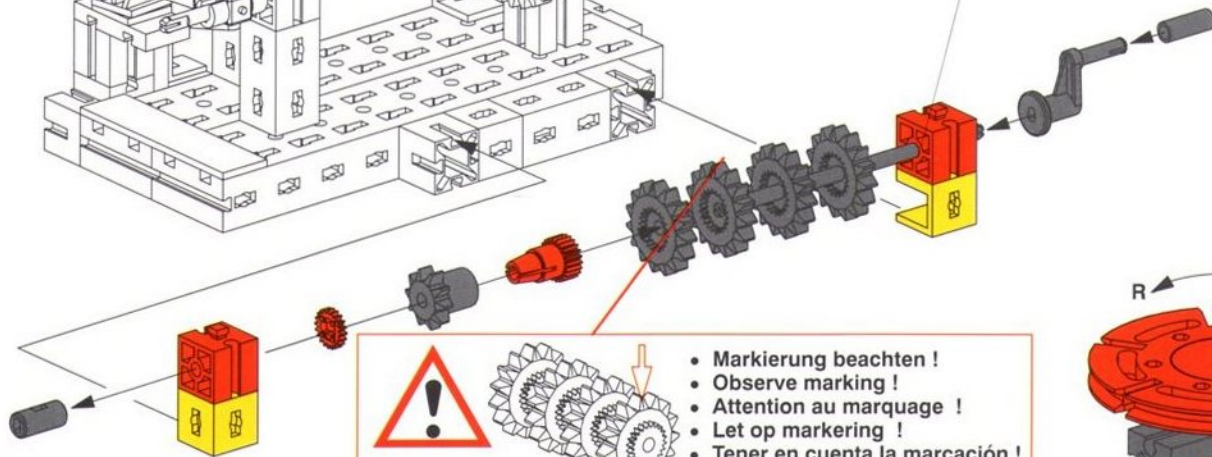

7

8

- Markierung beachten !
- Observe marking !
- Attention au marquage !
- Let op markinging !
- Tener en cuenta la marcación !
- Osservare la marcatura !

Draufsicht / Ground plan / Vue de dessus /
Bovenaanzicht / Vista frontal / Vista dall'alto