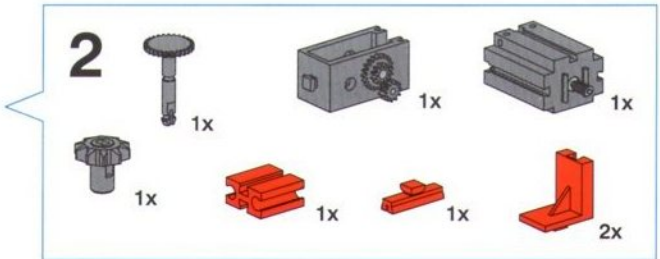

Motorisierung
Motor unit
Motorisation

Motorisering
Motorización
Motorizzazione

Mini – Motor
Set
30342