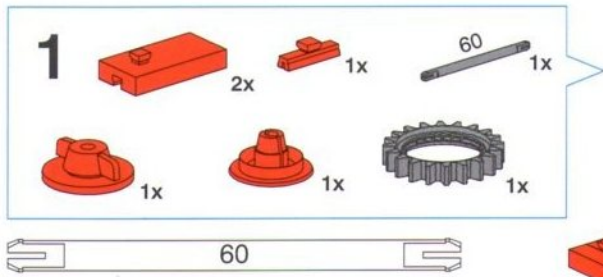

Motorisierung
Motor unit
Motorisation

Motorisering
Motorización
Motorizzazione

Mini – Motor
Set
30342