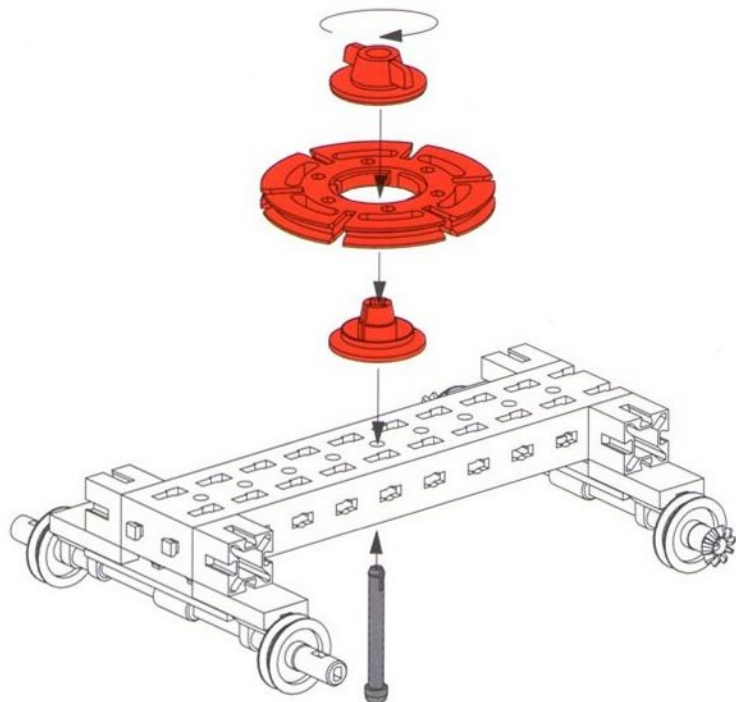

Baukran
Construction Crane
Grue de chantier

Bouwkraan
Grúa de obra
Gru