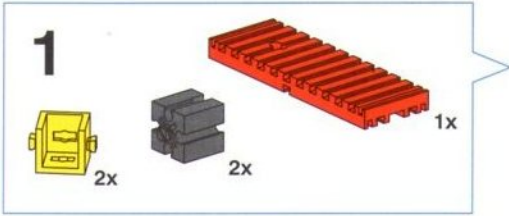

9

- 1x 60 (grey axle)
- 2x 1 (grey Technic pins)

60

Hebebühne
Mechanical Lift
Plate-form de levage

Hefbrug
Plataforma elevadora
Ponte elevatore

8

- 2x [Red 1x3 Technic Brick with Hole]
- 1x [Red 1x2 Technic Brick with Hole]
- 2x [Red 1x5 Technic Brick with Hole]
- 4x [Red 1x3 Technic Brick with Hole]