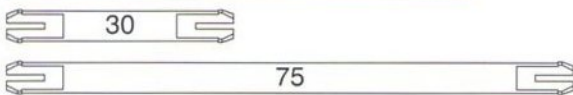

Küchenmaschine
Food Processor
Robot ménager

Keukenmachine
Aparato de cocina
Robot frullatore e impastatore