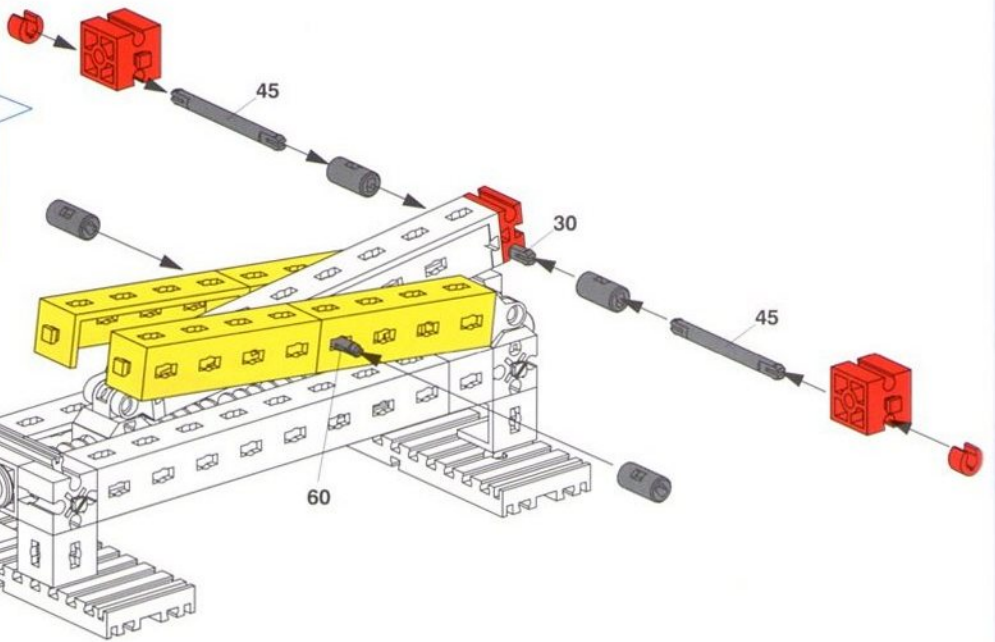

9

- 1x 60 (grey axle)
- 2x 1 (grey Technic pins)

60

Hebebühne
Mechanical Lift
Plate-form de levage

Hefbrug
Plataforma elevadora
Ponte elevatore

8

- 2x [Red 1x3 Technic Brick with Hole]
- 1x [Red 1x2 Technic Brick with Hole]
- 2x [Red 1x5 Technic Brick with Hole]
- 4x [Red 1x3 Technic Brick with Hole]