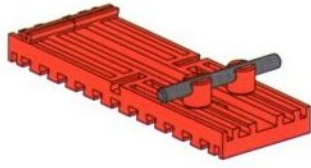

6

- 1x 40 (grey axle)
- 1x 10 (red Technic beam)
- 2x 2 (red Technic pins)
- 2x 1 (red Technic pins)

40