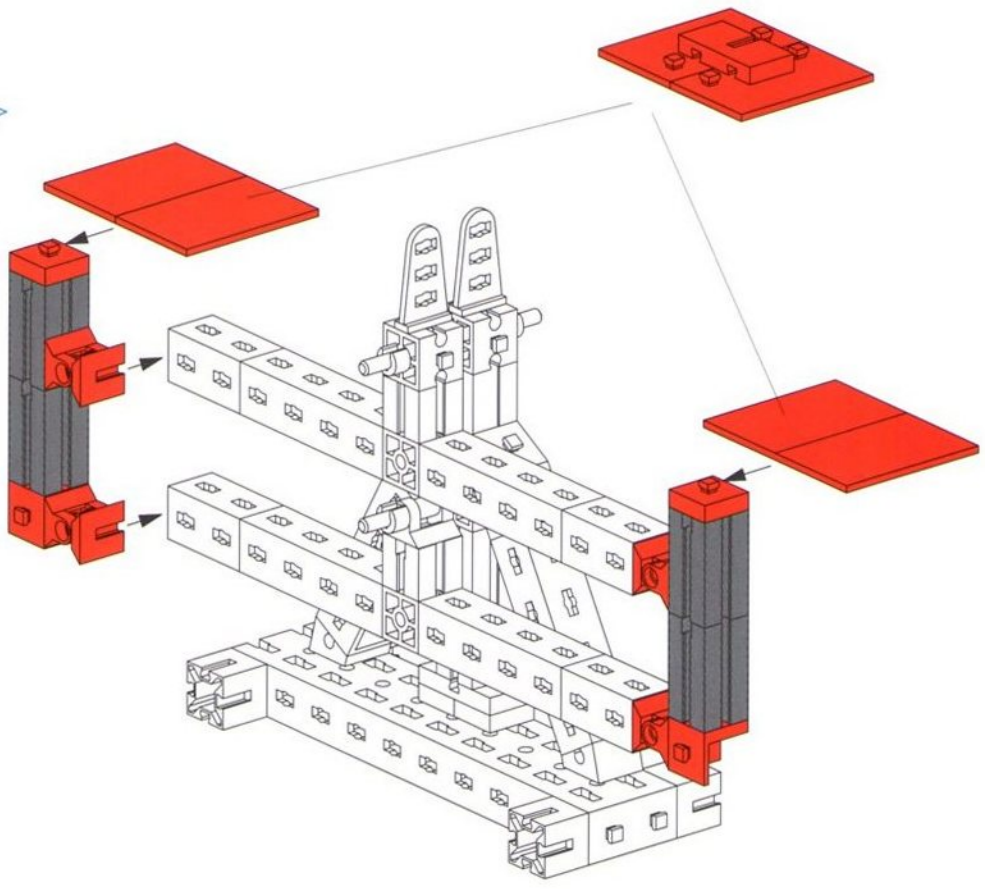

Balans met Schuifgewicht
Balanza con peso corredizo
Stadera

Balkenwaage
Balance Beam Scale
Balance romaine

Balans met hefboom
Bilancia de barras
Bilancia a due piatti

5

- 4x [Grey Technic Beam 1x5]
- 2x [Red Technic Pin]
- 2x [Red Technic L-Bracket]
- 4x [Red Technic Plate 1x4]
- 4x [Red Technic Pin]
- 2x [Red Technic L-Bracket]