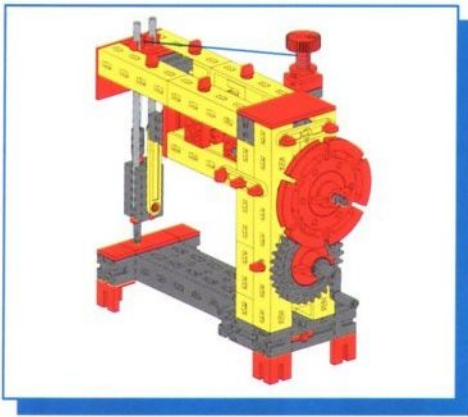

Balans met Schuifgewicht
Balanza con peso corredizo
Stadera

Balkenwaage
Balance Beam Scale
Balance romaine

Balans met hefboom
Bilancia de barras
Bilancia a due piatti

5

- 4x [Grey Technic Beam 1x5]
- 2x [Red Technic Pin]
- 2x [Red Technic L-Bracket]
- 4x [Red Technic Plate 1x4]
- 4x [Red Technic Pin]
- 2x [Red Technic L-Bracket]