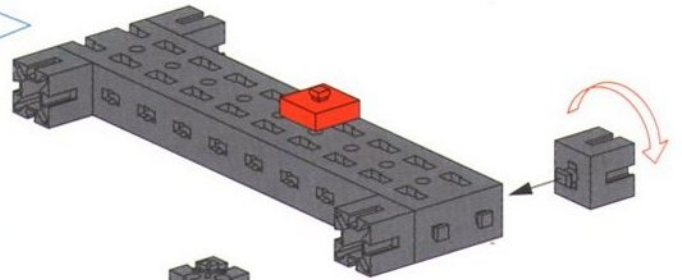

Balans met Schuifgewicht
Balanza con peso corredizo
Stadera

Balkenwaage
Balance Beam Scale
Balance romaine

Balans met hefboom
Bilancia de barras
Bilancia a due piatti

5

- 4x [Grey Technic Beam 1x5]
- 2x [Red Technic Pin]
- 2x [Red Technic L-Bracket]
- 4x [Red Technic Plate 1x4]
- 4x [Red Technic Pin]
- 2x [Red Technic L-Bracket]