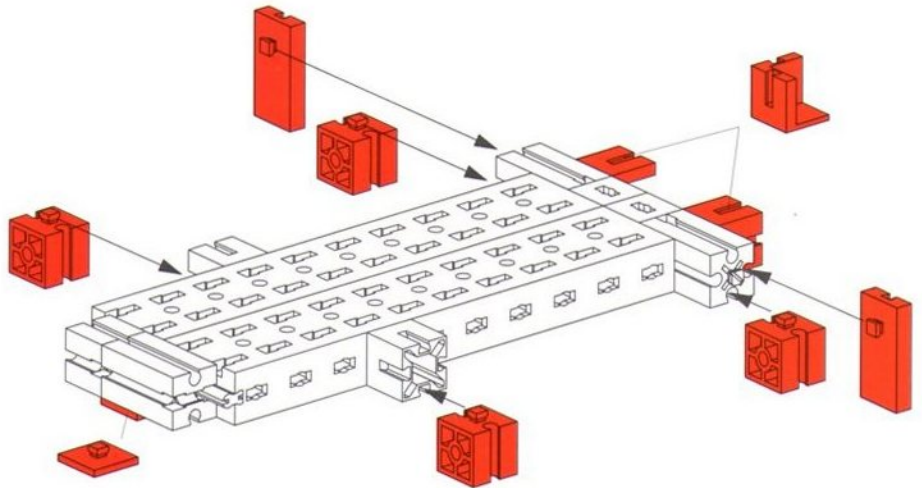

9

- 1x 60 (grey axle)
- 2x 1 (grey Technic pins)

60

Hebebühne
Mechanical Lift
Plate-form de levage

Hefbrug
Plataforma elevadora
Ponte elevatore

8

- 2x [Red 1x3 Technic Brick with Hole]
- 1x [Red 1x2 Technic Brick with Hole]
- 2x [Red 1x5 Technic Brick with Hole]
- 4x [Red 1x3 Technic Brick with Hole]