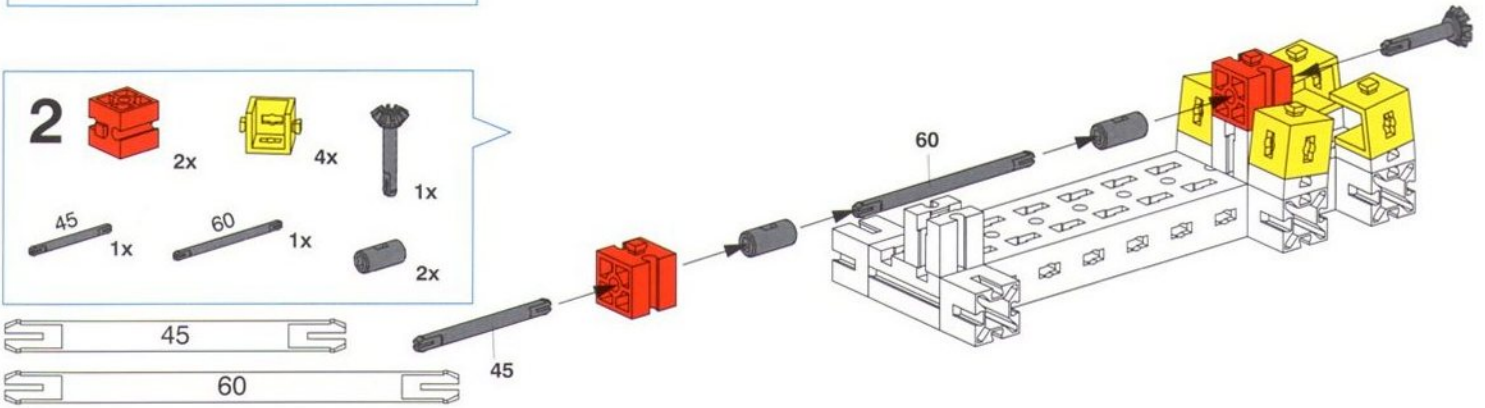

2x

Karussell
Flying Swings Ride
Carrousel

Carrousel
Carrusel
Giostra

5

- Yellow 1x6 Technic beam: 2x
- Red 1x2 Technic brick: 1x
- Red 1x2 Technic L-shaped brick: 2x
- Red 1x2 Technic pin: 4x
- Yellow 1x3 Technic axle with 30 holes: 2x