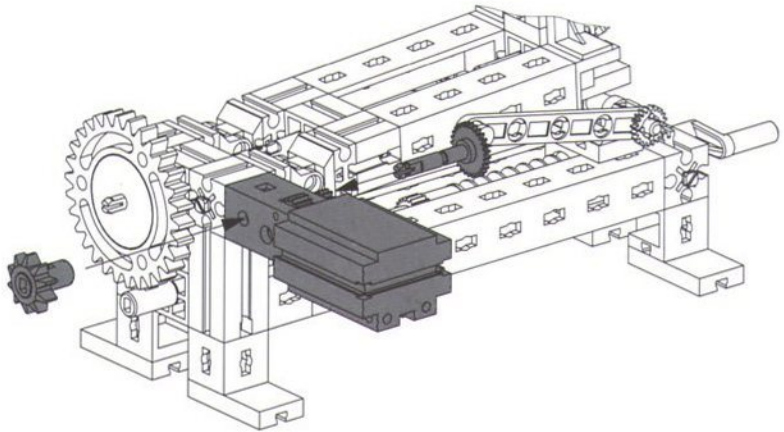

- 9**
- 1x Red Technic beam 1x
 - 2x Red Technic L-shaped connector
 - 2x Yellow Technic beam 2x
 - 1x Red Technic beam 1x
 - 1x Red Technic connector
 - 1x Grey axle pin

- 10**
- 1x Grey Technic beam 1x
 - 1x Red Technic connector
 - 1x Grey axle pin
 - 2x Red Technic L-shaped connector
 - 1x Red gear
 - 1x Grey Technic beam 45