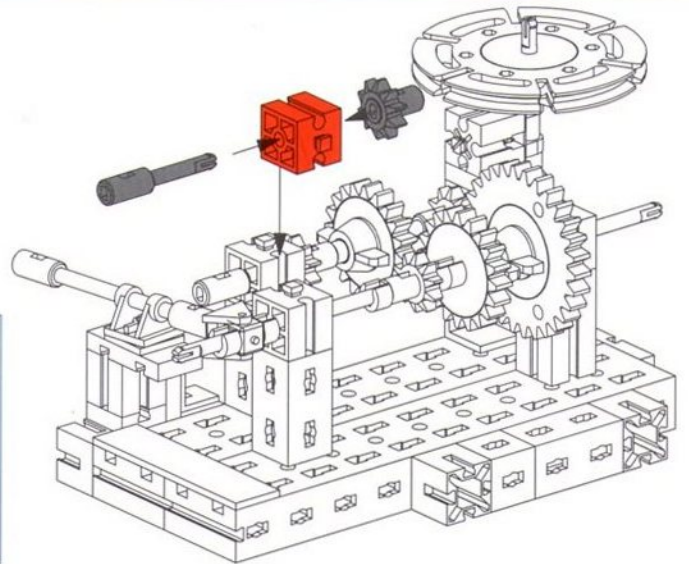

7

8

- Markierung beachten !
- Observe marking !
- Attention au marquage !
- Let op markinging !
- Tener en cuenta la marcación !
- Osservare la marcatura !

Draufsicht / Ground plan / Vue de dessus /
Bovenaanzicht / Vista frontal / Vista dall'alto