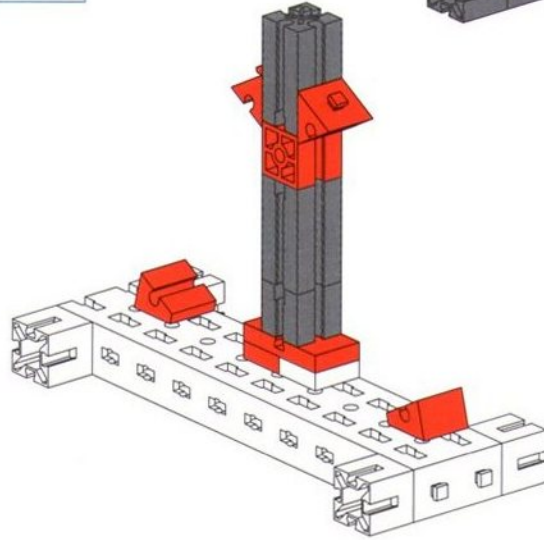

Balans met Schuifgewicht
Balanza con peso corredizo
Stadera

Balkenwaage
Balance Beam Scale
Balance romaine

Balans met hefboom
Bilancia de barras
Bilancia a due piatti

5

- 4x [Grey Technic Beam 1x5]
- 2x [Red Technic Pin]
- 2x [Red Technic L-Bracket]
- 4x [Red Technic Plate 1x4]
- 4x [Red Technic Pin]
- 2x [Red Technic L-Bracket]