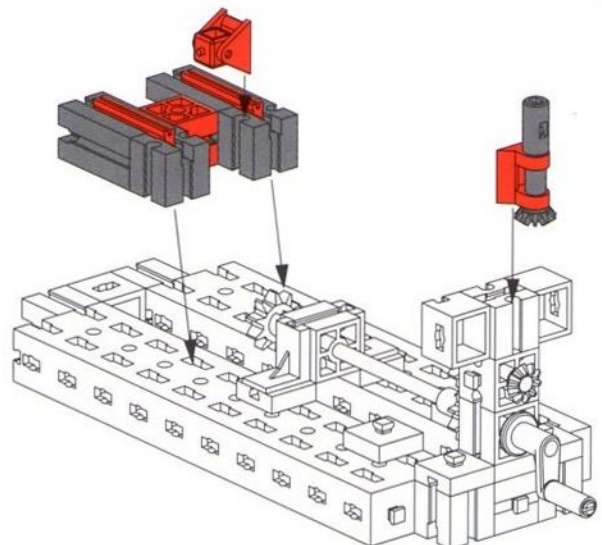

Küchenmaschine
Food Processor
Robot ménager

Keukenmachine
Aparato de cocina
Robot frullatore e impastatore