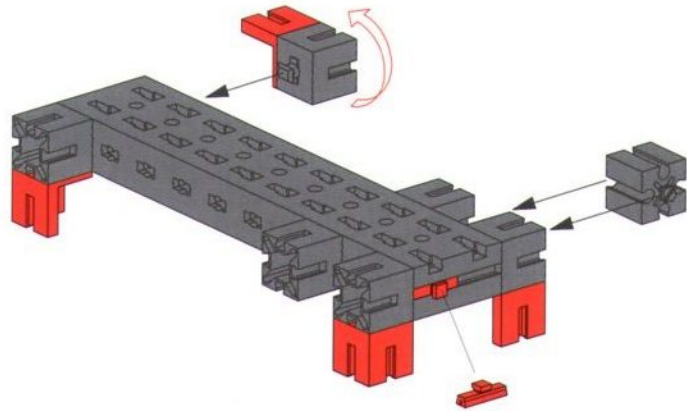

Nähmaschine
Sewing Machine
Machine à coudre

Naaimachine
Maquina de coser
Maccina da cucire