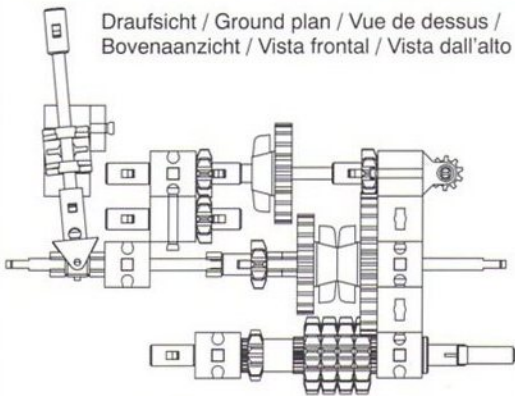

Draufsicht / Ground plan / Vue de dessus /
Bovenaanzicht / Vista frontal / Vista dall'alto

Garagentor
Garage Door
Porte de garage

Garagepoort
Puerta del garaje
Portone garage

6

- 1x 40 (grey axle)
- 1x 10 (red Technic beam)
- 2x 2 (red Technic pins)
- 2x 1 (red Technic pins)