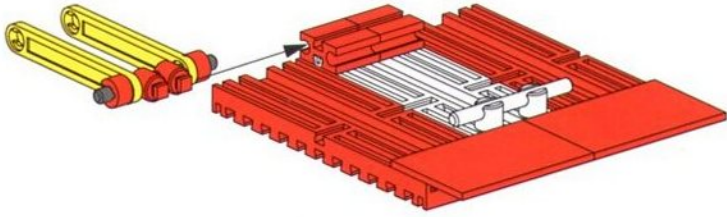

6

- 1x 40 (grey axle)
- 1x 10 (red Technic beam)
- 2x 2 (red Technic pins)
- 2x 1 (red Technic pins)

40