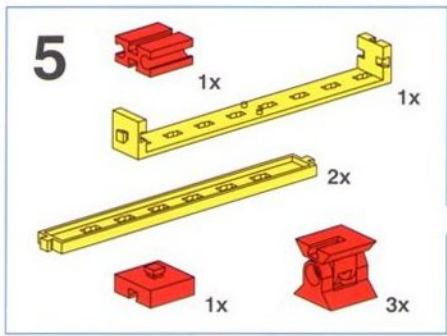

9

- 1x 60 (grey axle)
- 2x 1 (grey Technic pins)

60

Hebebühne
Mechanical Lift
Plate-form de levage

Hefbrug
Plataforma elevadora
Ponte elevatore

8

- 2x [Red 1x3 Technic Brick with Hole]
- 1x [Red 1x2 Technic Brick with Hole]
- 2x [Red 1x5 Technic Brick with Hole]
- 4x [Red 1x3 Technic Brick with Hole]