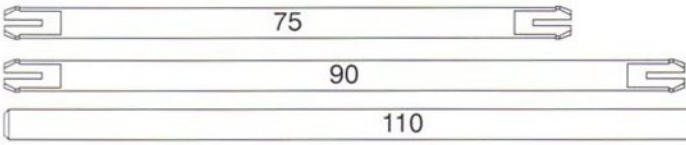

- 2x Yellow Technic Beam 11-hole
- 4x Yellow Technic Beam 5-hole
- 2x Red Technic Beam 1-hole
- 8x Red Technic Pin
- 2x Yellow Technic Pin 63.6
- 3x Yellow Technic Pin 15

9

- 2x Grey Technic Connector
- 2x Red Technic Triangle 60°
- 2x Red Technic Beam 2-hole
- 4x Red Technic Pin
- 1x Red Technic Beam 1-hole

10

- 1x Black Technic Wheel
- 1x Grey Technic Pin 40
- 2x Red Technic Gear
- 2x Yellow Technic Pin 30
- 2x Yellow Technic Pin 75

40

10

- 11**
- 110 2x
 - 90 2x
 - 75 1x
 - 1x (red pin)
 - 2x (grey bush)
 - 2x (grey bush)
 - 2x (red bush)
 - 1x (red gear)