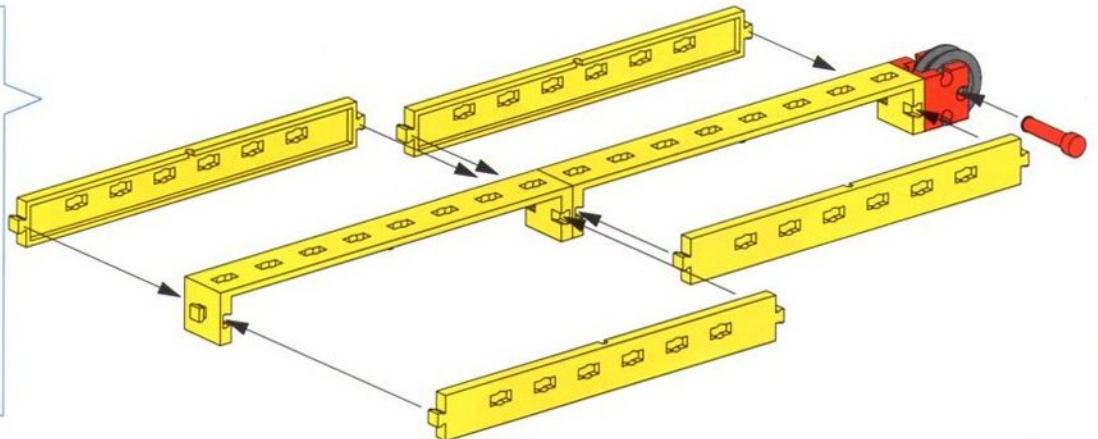

1. **12**
2. 2x (yellow Technic beam)
   - 4x (yellow Technic beam)
   - 1x (grey bush)
   - 1x (red bush)
   - 1x (red pin)