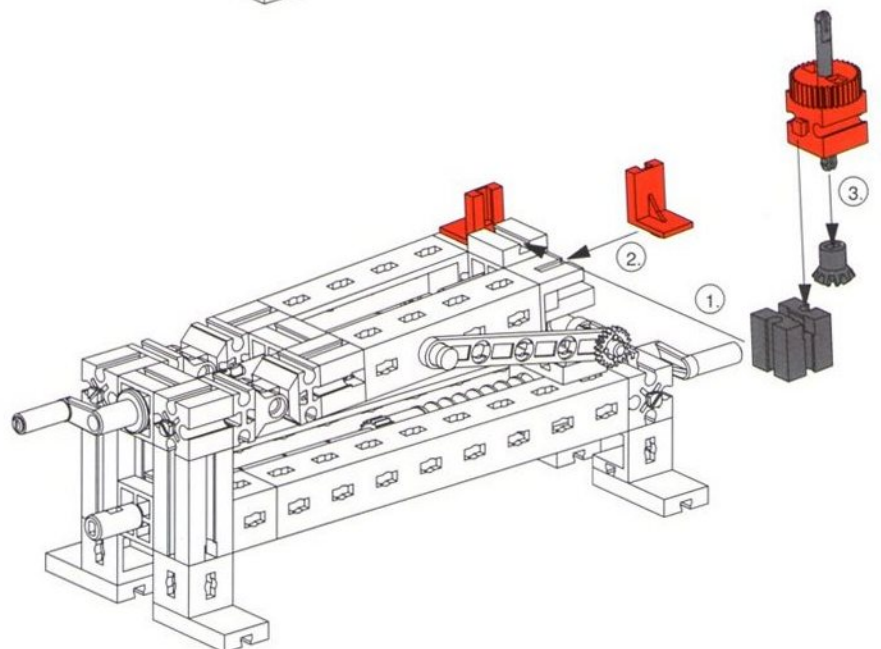

- 9**
- 1x Red Technic beam 1x
 - 2x Red Technic L-shaped connector
 - 2x Yellow Technic beam 2x
 - 1x Red Technic beam 1x
 - 1x Red Technic connector
 - 1x Grey axle pin

- 10**
- 1x Grey Technic beam 1x
 - 1x Red Technic connector
 - 1x Grey axle pin
 - 2x Red Technic L-shaped connector
 - 1x Red gear
 - 1x Grey Technic beam 45