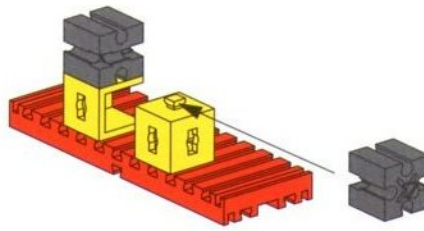

9

- 1x 60 (grey axle)
- 2x 1 (grey Technic pins)

60

Hebebühne
Mechanical Lift
Plate-form de levage

Hefbrug
Plataforma elevadora
Ponte elevatore

8

- 2x [Red 1x3 Technic Brick with Hole]
- 1x [Red 1x2 Technic Brick with Hole]
- 2x [Red 1x5 Technic Brick with Hole]
- 4x [Red 1x3 Technic Brick with Hole]