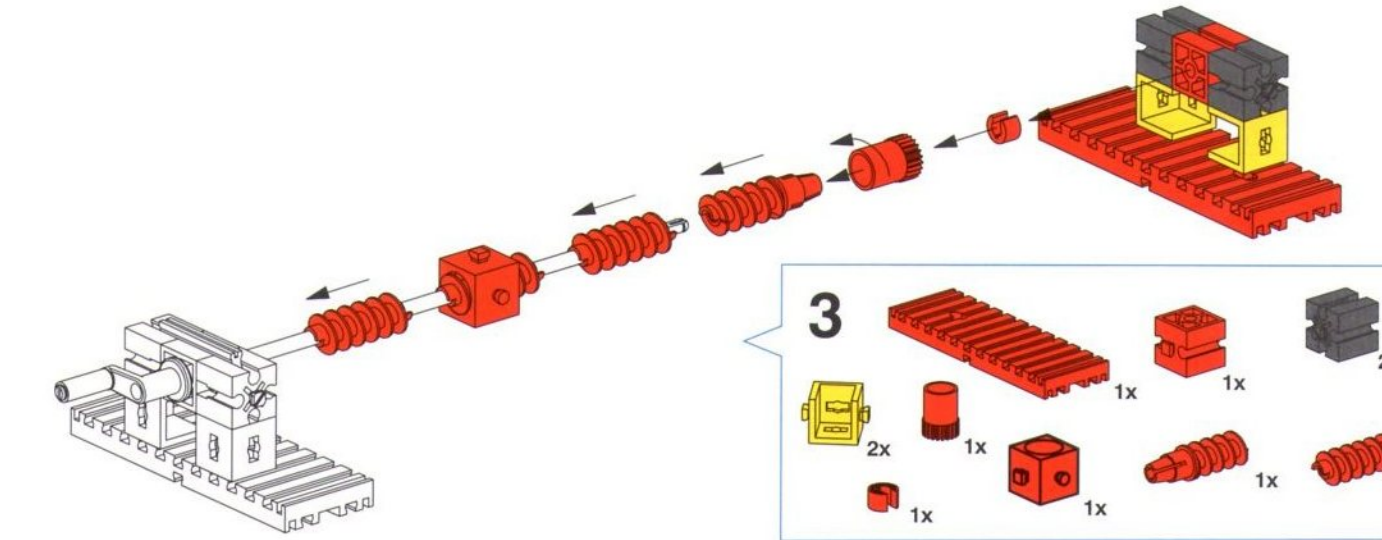

9

- 1x 60 (grey axle)
- 2x 1 (grey Technic pins)

60

Hebebühne
Mechanical Lift
Plate-form de levage

Hefbrug
Plataforma elevadora
Ponte elevatore

8

- 2x [Red 1x3 Technic Brick with Hole]
- 1x [Red 1x2 Technic Brick with Hole]
- 2x [Red 1x5 Technic Brick with Hole]
- 4x [Red 1x3 Technic Brick with Hole]