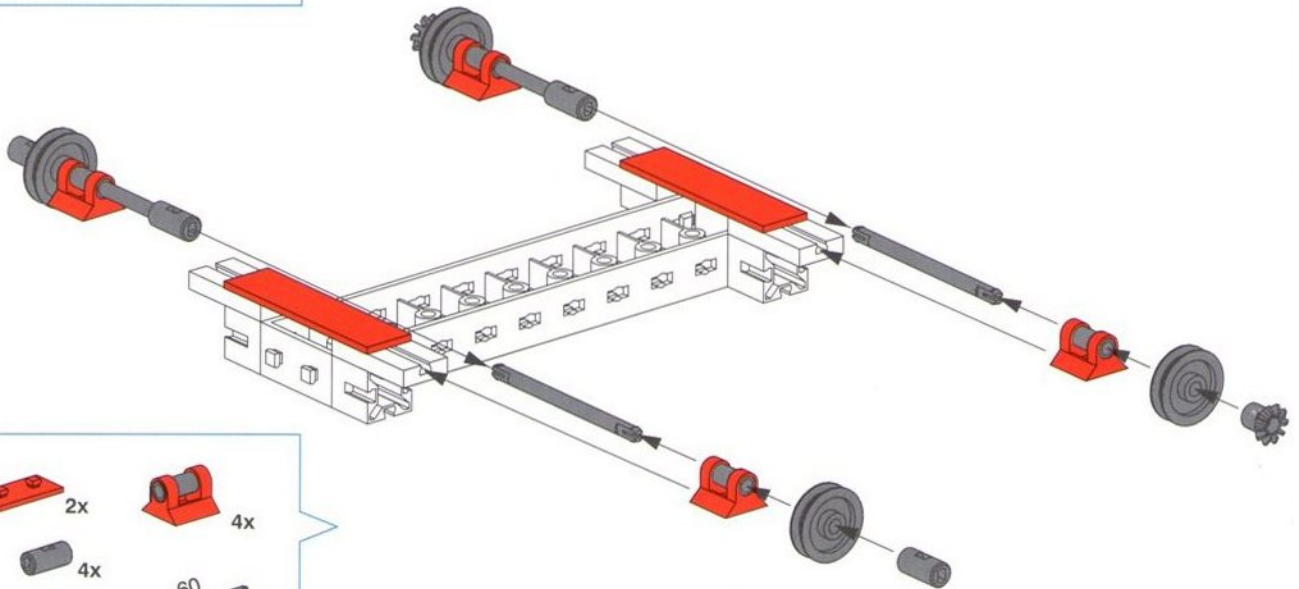

Baukran
Construction Crane
Grue de chantier

Bouwkraan
Grúa de obra
Gru