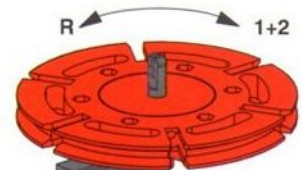

Draufsicht / Ground plan / Vue de dessus /
Bovenaanzicht / Vista frontal / Vista dall'alto

Garagentor
Garage Door
Porte de garage

Garagepoort
Puerta del garaje
Portone garage

6

- 1x 40 (grey axle)
- 1x 10 (red Technic beam)
- 2x 2 (red Technic pins)
- 2x 1 (red Technic pins)