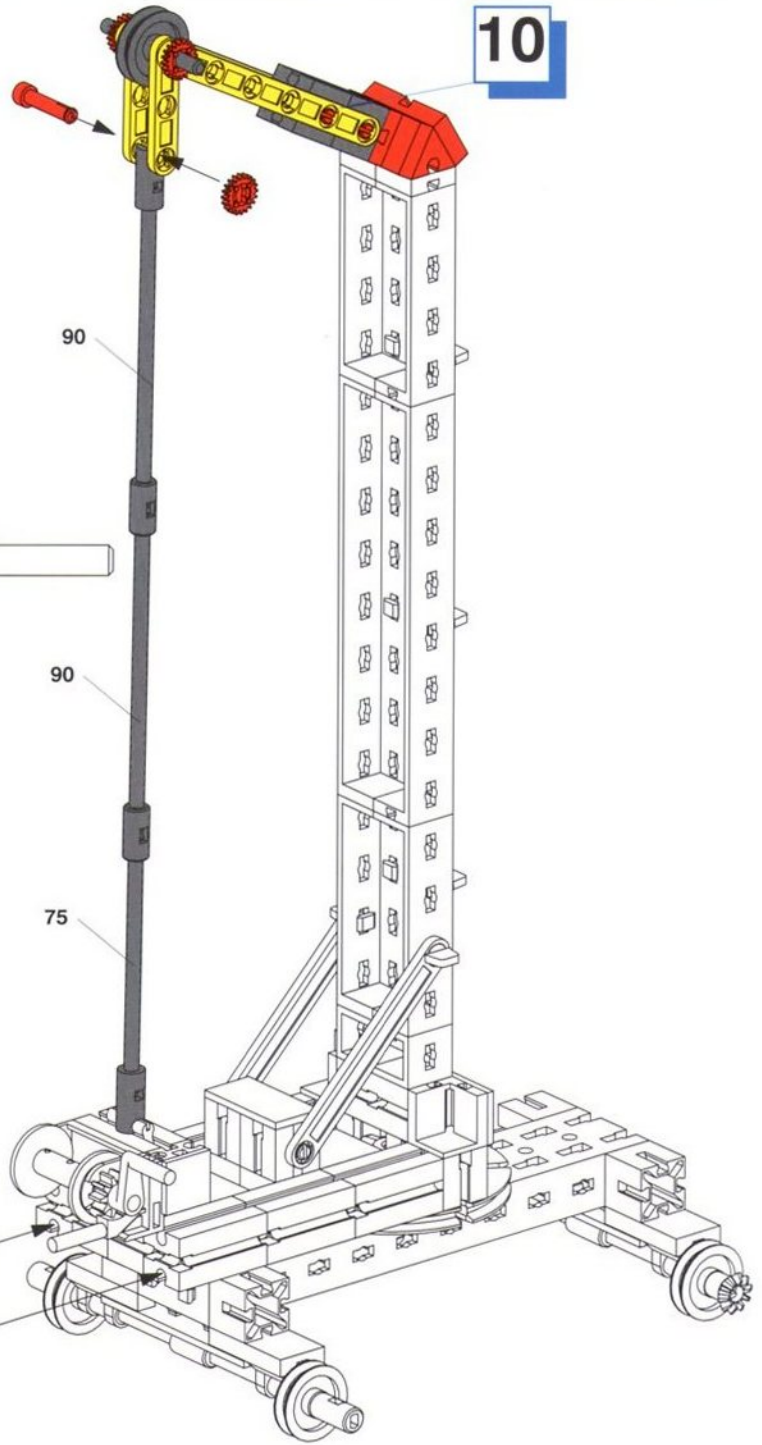

10

- 1x Black Technic Wheel
- 1x Grey Technic Pin 40
- 2x Red Technic Gear
- 2x Yellow Technic Pin 30
- 2x Yellow Technic Pin 75

40

10

- 11**
- 110 2x
 - 90 2x
 - 75 1x
 - 1x (red pin)
 - 2x (grey bush)
 - 2x (grey bush)
 - 2x (red bush)
 - 1x (red gear)