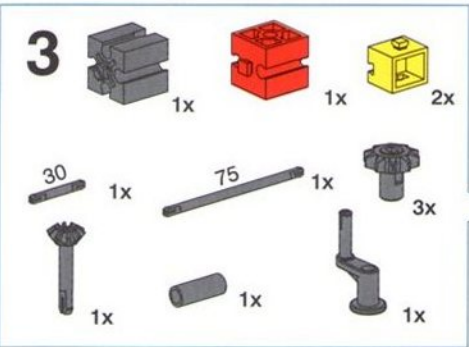

Küchenmaschine
Food Processor
Robot ménager

Keukenmachine
Aparato de cocina
Robot frullatore e impastatore