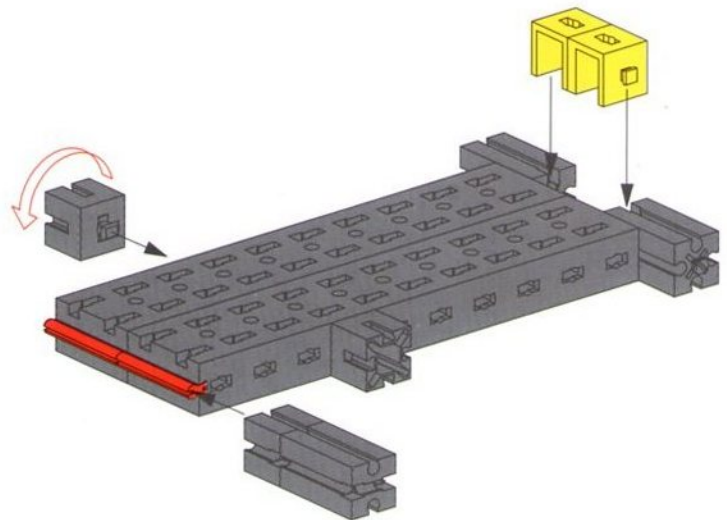

9

- 1x 60 (grey axle)
- 2x 1 (grey Technic pins)

60

Hebebühne
Mechanical Lift
Plate-form de levage

Hefbrug
Plataforma elevadora
Ponte elevatore

8

- 2x [Red 1x3 Technic Brick with Hole]
- 1x [Red 1x2 Technic Brick with Hole]
- 2x [Red 1x5 Technic Brick with Hole]
- 4x [Red 1x3 Technic Brick with Hole]