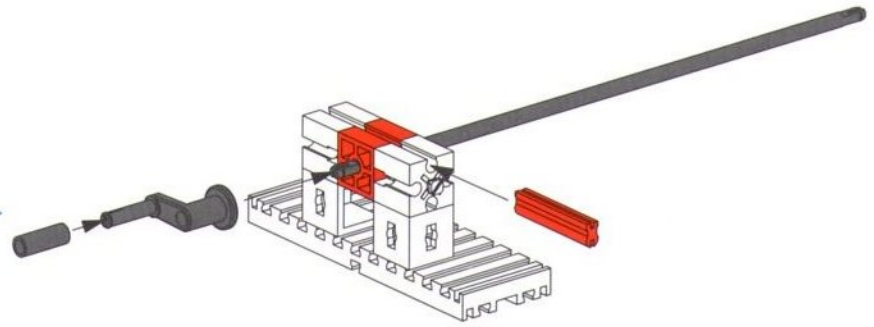

9

- 1x 60 (grey axle)
- 2x 1 (grey Technic pins)

60

Hebebühne
Mechanical Lift
Plate-form de levage

Hefbrug
Plataforma elevadora
Ponte elevatore

8

- 2x [Red 1x3 Technic Brick with Hole]
- 1x [Red 1x2 Technic Brick with Hole]
- 2x [Red 1x5 Technic Brick with Hole]
- 4x [Red 1x3 Technic Brick with Hole]