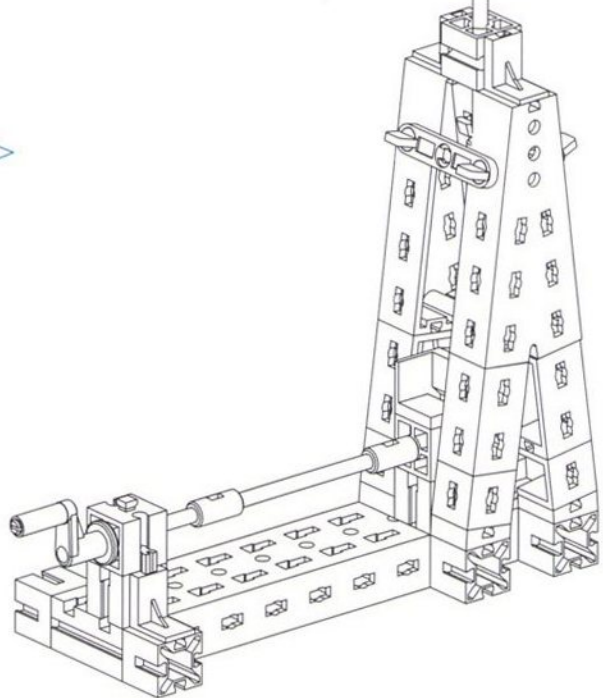

2x

Karussell
Flying Swings Ride
Carrousel

Carrousel
Carrusel
Giostra

5

- Yellow 1x6 Technic beam: 2x
- Red 1x2 Technic brick: 1x
- Red 1x2 Technic L-shaped brick: 2x
- Red 1x2 Technic pin: 4x
- Yellow 1x3 Technic axle with 30 holes: 2x