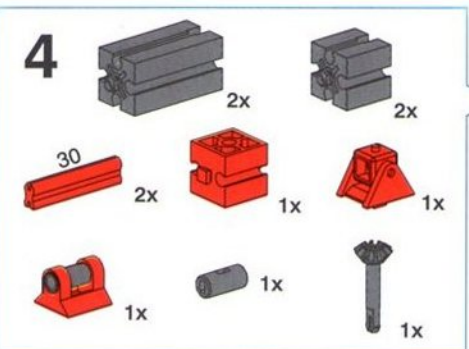

Küchenmaschine
Food Processor
Robot ménager

Keukenmachine
Aparato de cocina
Robot frullatore e impastatore