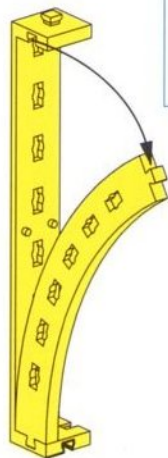

- 12**
- 2x (yellow Technic beam)
 - 4x (yellow Technic beam)
 - 1x (grey bush)
 - 1x (red bush)
 - 1x (red pin)

12

13

1x

1x 1x 1x

Turm
Antenna Tower
Tour

Toren
Torre
Torre

Ölpumpe
Oil Drill
Pompe à huile

Oliepomp
Bomba de aceite
Pompa dell'olio

10

- 1x [Grey Technic Beam 1x5]
- 1x [Red Technic Connector 1x2]
- 1x [Yellow Technic Beam 1x15]
- 1x [Red Technic Connector 1x2]
- 2x [Yellow Technic Beam 1x15]
- 1x [Red Technic Connector 1x2]

11

- 1x [Yellow Technic Beam 1x15]
- 1x [Red Technic Connector 1x2]
- 4x [Red Technic Pin]
- 2x [Yellow Technic Beam 1x15]
- 4x [Yellow Technic Pin 15]

11

12

- 2x [Grey Axle 40]
- 4x [Red Technic Pin]

40

12