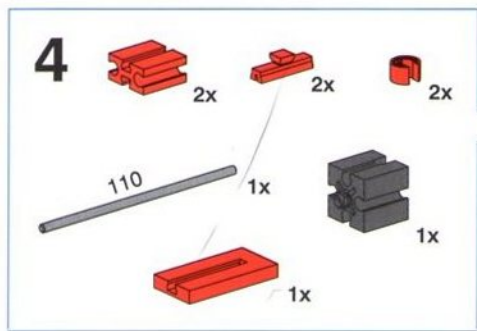

Draufsicht / Ground plan / Vue de dessus /
Bovenaanzicht / Vista frontal / Vista dall'alto

Garagentor
Garage Door
Porte de garage

Garagepoort
Puerta del garaje
Portone garage

6

- 1x 40 (grey axle)
- 1x 10 (red Technic beam)
- 2x 2 (red Technic pins)
- 2x 1 (red Technic pins)