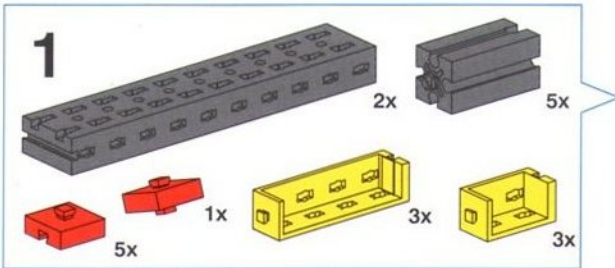

Draufsicht / Ground plan / Vue de dessus /
Bovenaanzicht / Vista frontal / Vista dall'alto

Garagentor
Garage Door
Porte de garage

Garagepoort
Puerta del garaje
Portone garage

6

- 1x 40 (grey axle)
- 1x 10 (red Technic beam)
- 2x 2 (red Technic pins)
- 2x 1 (red Technic pins)