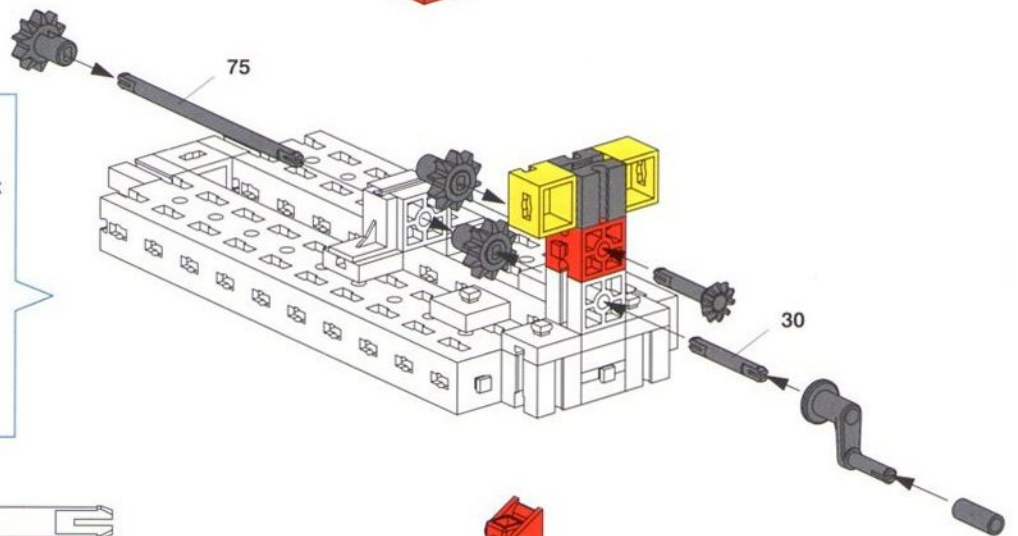

Küchenmaschine
Food Processor
Robot ménager

Keukenmachine
Aparato de cocina
Robot frullatore e impastatore