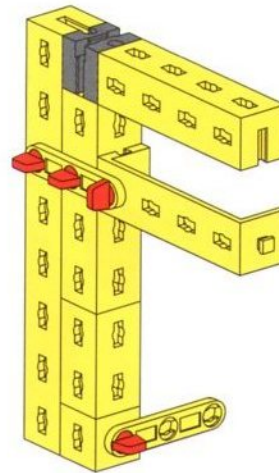

Nähmaschine
Sewing Machine
Machine à coudre

Naaimachine
Maquina de coser
Maccina da cucire