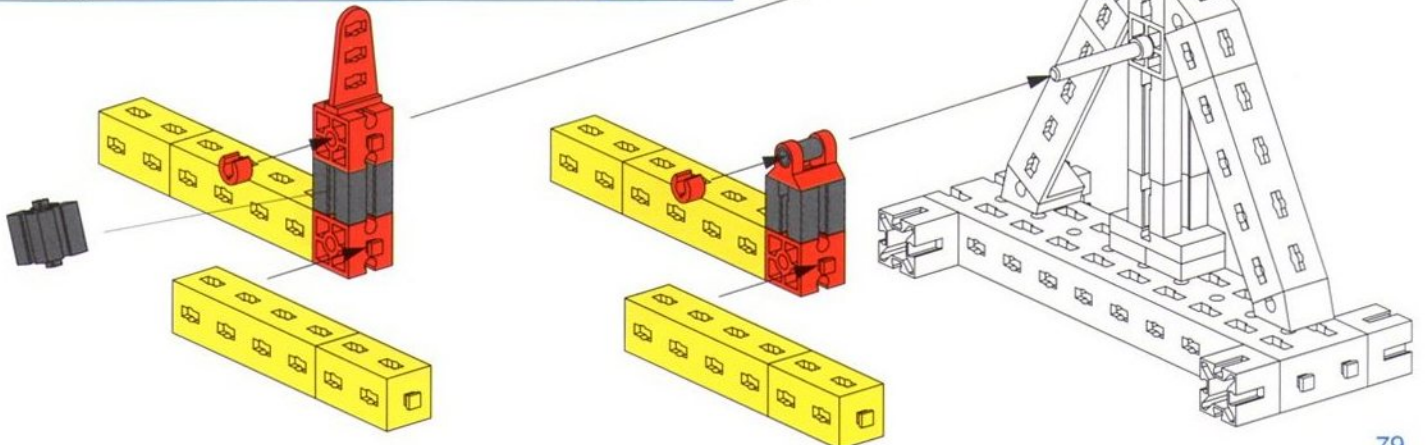

Balans met Schuifgewicht
Balanza con peso corredizo
Stadera

Balkenwaage
Balance Beam Scale
Balance romaine

Balans met hefboom
Bilancia de barras
Bilancia a due piatti

5

- 4x [Grey Technic Beam 1x5]
- 2x [Red Technic Pin]
- 2x [Red Technic L-Bracket]
- 4x [Red Technic Plate 1x4]
- 4x [Red Technic Pin]
- 2x [Red Technic L-Bracket]